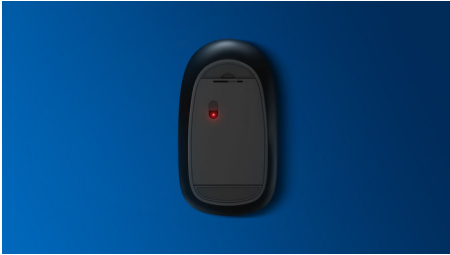

Wireless keyboard-mouse combo
2.4 GHz Wireless Bluetooth 3.0/5.0, Detachable palm rest, Up to 3200 DPI (adjustable)

SPT6607B/00

Highlights

Smooth optical tracking

High-definition optical tracking for smooth control