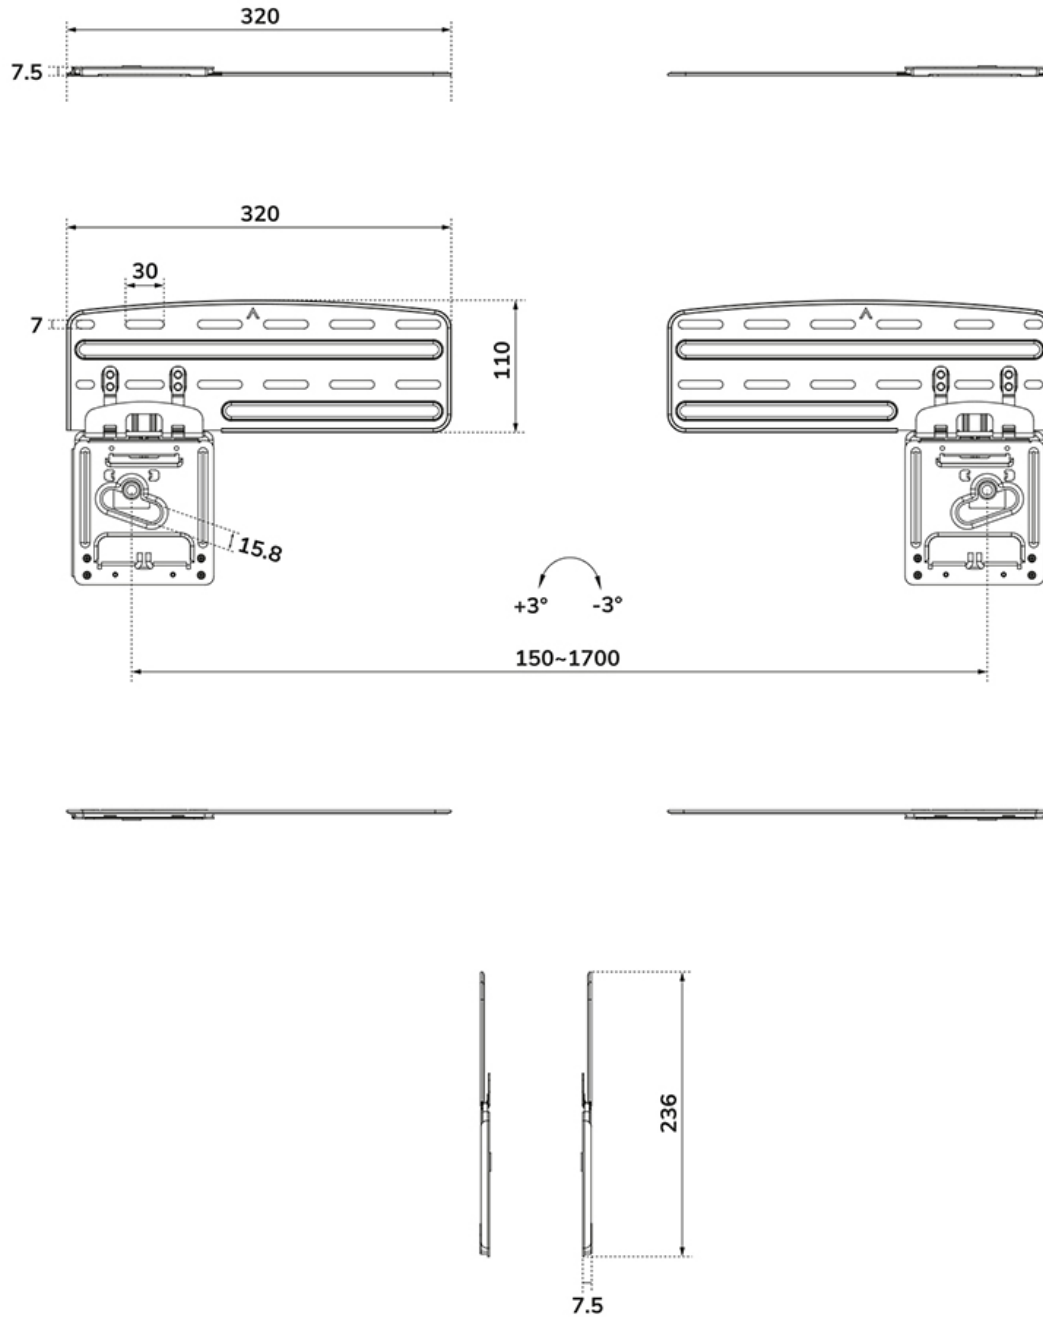

## NEOMOUNTS ULTRA-FLAT TV WALL MOUNT

Neomounts

Measuring unit: mm