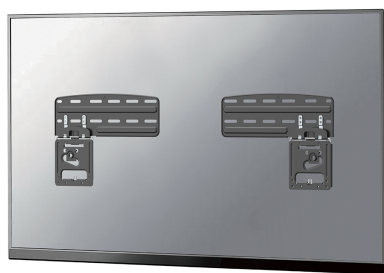

WL30-265BL1

SPECIFICATIONS

GENERAL

Min. screen size*	43 inch
Max. screen size*	85 inch
Max. weight	60 kg (per screen)
Screens	1
VESA minimum	150x100 mm
VESA maximum	1200x800 mm
Distance to wall	0,75 cm

FUNCTIONALITY

Type	Fixed
Lockable	Not lockable
Height	23,6 cm
Width	64 cm
Depth	0,75 cm

INFORMATION

Color	Black
Main material	Steel
Warranty	5 year
EAN code	8717371443900

*Please note: The inch sizes stated are just an indication, combined with the weight and VESA sizes. The maximum weight and VESA size are absolute restrictions for the products and should not be exceeded.

NEOMOUNTS ULTRA-FLAT TV WALL MOUNT

Neomounts

Neomounts

Neomounts WL30-265BL1 ultra-flat fixed wall mount for 43-85" Samsung screens - Black

The Neomounts WL30-265BL1 offers the ideal ultra-slim solution for various Samsung screens* up to 85", including the Crystal UHD professional signage displays. This mount allows your screen to be installed incredibly close to the wall, leaving just 3-7,5 mm space depending on the TV model. Your TV will look like a painting on the wall. Level adjustment is available for the perfect installation.

The WL30-265BL1 is suitable for screens that meet VESA hole pattern 150x100 to 1200x800 mm and supports a maximum weight of 60kg. Strong magnetic contacts ensure solid placement of the screen while the convenient kickstand option allows easy access to cables and connectors behind the screen. Anti-skid pads ensure safe and scratch-free installation of the screen to the mount.

* The Neomounts WL30-265BL1 wall mount is optimised for the following Samsung models:

- 43-85": Crystal UHD Signage Displays QMC, QBC, QHC

2023 Samsung models

- 43-65": OLED S90C, S95C, Neo QLED QN900C, QN800C, QN90C QN85C, QLED Q70C, Q60C, Crystal UHD CU8000

- 50-85": The Frame (2021-2023)

2022 Samsung models

- 43-85": OLED S90BD, S90BQN95B, Neo QLED QN90BD, QN90B, QN900B, QN85BD, QN85B, QN850B, QN800B, QLED Q60B

2021 Samsung models

- 43-85": Neo QLED, QLED (excluding Q80A), Crystal UHD (AU8000 - AU9000)

NOT compatible with Samsung models