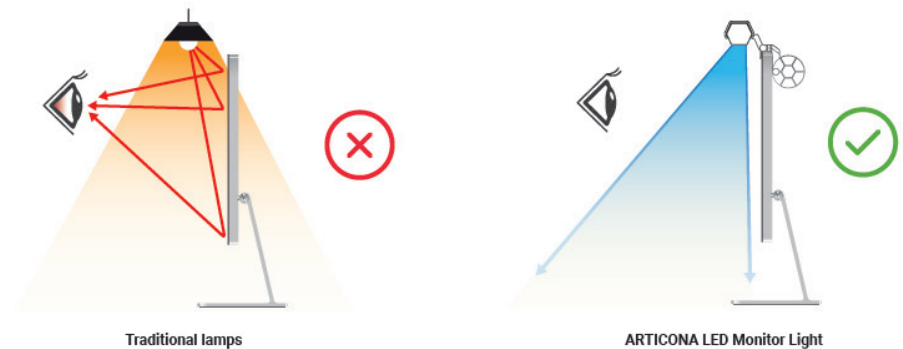

- Control via touch panel
- Brightness 2800 – 3200 K / 454,9 lm, 4000 – 4500 K / 351,4 lm, 6000 – 6500 K / 461,5 lm (highest brightness therefore 461.5 lm)
- Dimmable brightness 10 % - 100 % (10 levels)
- Flexible colour temperature: warm white (2800 – 3200 K), natural white (4000 – 4500 K) or cold white (6000 – 6500 K)
- 66 LEDs (33 warm white and 33 white)
- Memory function
- Plug and play
- Wired (cable with the USB-C to USB-A connections included)
- Beam angle: 120 degrees