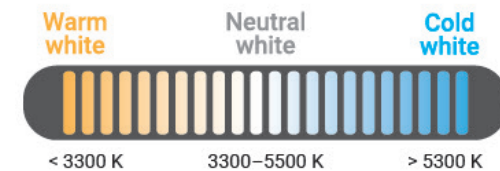

**ARTICONA**

Bechtle Logistik & Service GmbH  
Bechtle Platz 1 | 74172 Neckarsulm | Deutschland

- Control via touch panel
- Brightness 2800 – 3200 K / 454,9 lm, 4000 – 4500 K / 351,4 lm, 6000 – 6500 K / 461,5 lm (highest brightness therefore 461.5 lm)
- Dimmable brightness 10 % - 100 % (10 levels)
- Flexible colour temperature: warm white (2800 – 3200 K), natural white (4000 – 4500 K) or cold white (6000 – 6500 K)
- 66 LEDs (33 warm white and 33 white)
- Memory function
- Plug and play
- Wired (cable with the USB-C to USB-A connections included)
- Beam angle: 120 degrees

## Specifications

Product Type	Lamp
Application	PC/Notebook
Input Voltage	DC 5 V
Input Port	Type-C
Power	4 W
Energy efficiency Class 2021	Class D
luminous flux	461.5 LM
Light colour	Cold white, natural white, warm white
Dimmable	Yes
LED type	SMD 2835
Energy efficiency Class Area	A-G*
Material	Aluminium + ABS
Colour	Matte black
Dimensions (L x W x H)	400 x 24 x 20 mm
Weight	500 g
Cable length	1.55 m
Special features	Low-noise, touch-enabled, memory function