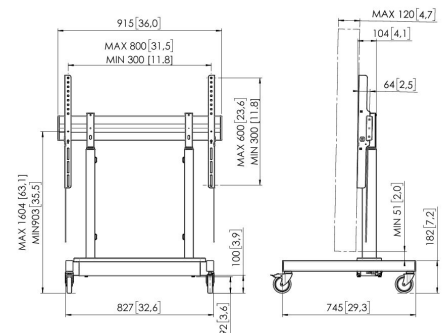

RISE 3205 Motorized Display Lift Trolley basic 50 mm/s (black, UK)

Key Benefits

- Height adjustment range of no less than 700 mm
- TÜV and CE certified
- Movement speed of 50 mm/s for the heaviest screens with QuickRise™
- Lock your TV with a single click through ClickLoc™

Display moved smoothly and safely to the correct height A RISE 3205 motorized display lift trolley is suitable for (interactive) displays measuring up to 86" and weighing max. 100 kg. The lift raises the display smoothly and safely at a speed of 50 mm/s. The motorized display lift has a 700 mm travel range.

RISE 3205 Motorized Display Lift Trolley basic 50 mm/s (black, UK)

Specifications

Article number (SKU)	7332054
Colour	Black
EAN single box	8712285357466
Height	1218
Width	827
Depth	745
TÜV certified	Yes
Anti Collision safety mechanism	Yes
Guarantee	5 years
Min. screen size (inch)	43
Max. screen size (inch)	86
Certifications	CE TÜV UL
Max. distance to floor - center display (mm)	1604
Max. horizontal hole pattern (mm)	800
Max. screen size (inch)	86
Max. vertical hole pattern (mm)	600
Min. distance to floor - center display (mm)	903
Min. horizontal hole pattern (mm)	300
Min. screen size (inch)	43
Min. vertical hole pattern (mm)	300
Motorized	Yes
Height adjustment (mm)	700