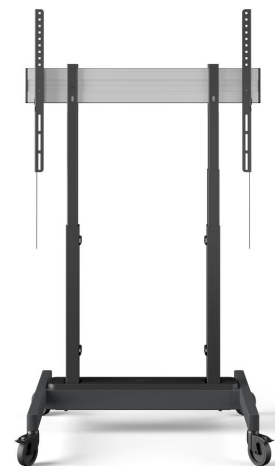

RISE 3205 Motorized Display Lift Trolley basic 50 mm/s (black, UK)

Key Benefits

- Height adjustment range of no less than 700 mm
- TÜV and CE certified
- Movement speed of 50 mm/s for the heaviest screens with QuickRise™
- Lock your TV with a single click through ClickLoc™

Display moved smoothly and safely to the correct height A RISE 3205 motorized display lift trolley is suitable for (interactive) displays measuring up to 86" and weighing max. 100 kg. The lift raises the display smoothly and safely at a speed of 50 mm/s. The motorized display lift has a 700 mm travel range.

RISE 3205 Motorized Display Lift Trolley basic 50 mm/s (black, UK)

Specifications

Article number (SKU)	7332054
Colour	Black
EAN single box	8712285357466
Height	1218
Width	827
Depth	745
TÜV certified	Yes
Anti Collision safety mechanism	Yes
Guarantee	5 years
Min. screen size (inch)	43
Max. screen size (inch)	86
Certifications	CE TÜV UL
Max. distance to floor - center display (mm)	1604
Max. horizontal hole pattern (mm)	800
Max. screen size (inch)	86
Max. vertical hole pattern (mm)	600
Min. distance to floor - center display (mm)	903
Min. horizontal hole pattern (mm)	300
Min. screen size (inch)	43
Min. vertical hole pattern (mm)	300
Motorized	Yes
Height adjustment (mm)	700