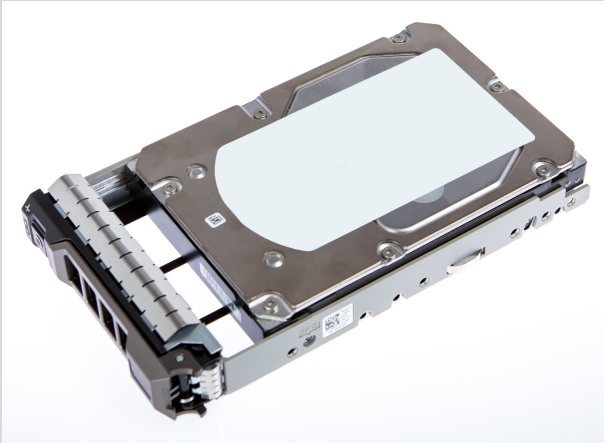

## Origin Storage HDD, Hot Swap, 300GB, 15000RPM, 3.5 inch (8.9cm), 6G SAS

### Product Details

Product	Origin Storage DELL-300SAS/15-S17
Description	Origin Storage HDD, Hot Swap, 300GB, 15000RPM, 3.5 inch (8.9cm), 6G SAS
Article Number	DELL-300SAS/15-S17
EAN-Code	5055146641551
OEM-Numbers	n/a

### Main specifications

Type	Hot Swap Server Drive
Capacity	300GB
Form Factor	3.5 inch (8.9cm) inches
Interface Type	SAS
Spindle Speed	15000 RPM
Cache	256 MB
Hardware Compatibility	Dell PowerEdge R230, PowerEdge R330, PowerEdge R430, PowerEdge R530, PowerEdge R730, PowerEdge R730XD, PowerEdge R730XD XL, PowerEdge R730XL, PowerEdge R830, PowerEdge T330, PowerEdge T340, PowerEdge T430, PowerEdge T440, PowerEdge T630, PowerEdge T640 (G13 HDD Backplane), PowerVault NX3230
Warranty	5 Years Advance Replacement
Box Contents	HDD / SSD mounted in hot swap caddy