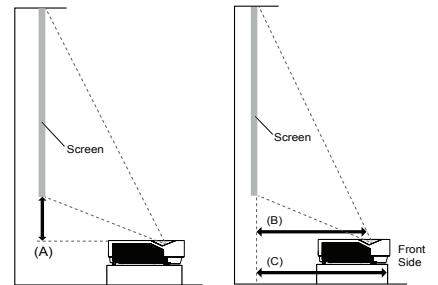

*The Contrast is measure by Full On Full Off standard.

Input and Output Terminals

- | | |
|--------------------------------|--|
| ① Audio input (Mini Jack) | ⑩ LAN RJ45 (Control / FW Upgrade) |
| ② Audio output (Mini Jack) | ⑪ USB Typ Mini B (FW download / service) |
| ③ Monitor output (D-sub 15pin) | ⑫ Wired Remote input |
| ④ PC (D-sub 15pin) | ⑬ DC 12V Trigger (3.5mm Jack) |
| ⑤ HDMI output | ⑭ RS232 (DB-9pin) input |
| ⑥ Display port | ⑮ 3D Sync output |
| ⑦ HDMI 1 (HDCP 2.2) | ⑯ 3D Sync input |
| ⑧ HDMI 2 (HDCP 2.2) | ⑰ USB Typ A (Power 5V/1.5A) |
| ⑨ HDBaseT (Control / Display) | |

Dimensions

Distance Chart

Diagonal		Image Width		Image Height		Offset		Fix		Distance (mm)		Distance (mm)	
Inch	mm	Inch	mm	Inch	mm	Projector Top to Screen Bottom (A)	mm	Centre of Cover Glass to Screen (B)	Inch	mm	Projector Front to Screen (C)	Inch	mm
70	1778	59.4	1508	37.1	943	5.4	136	12.9	328	15.8	102		
80	2032	67.8	1723	42.4	1077	6.4	163	15.0	382	17.9	456		
87	2210	73.8	1874	46.1	1171	7.2	182	16.5	420	19.4	494		
90	2286	76.3	1939	47.7	1212	7.5	190	17.2	436	20.1	510		
100	2540	84.8	2154	53.0	1346	8.6	217	19.3	491	22.2	565		
120	3048	101.8	2585	63.6	1616	10.7	271	23.6	599	26.5	673		
150	3810	127.8	3231	79.5	2019	13.9	352	30.0	762	32.9	836		