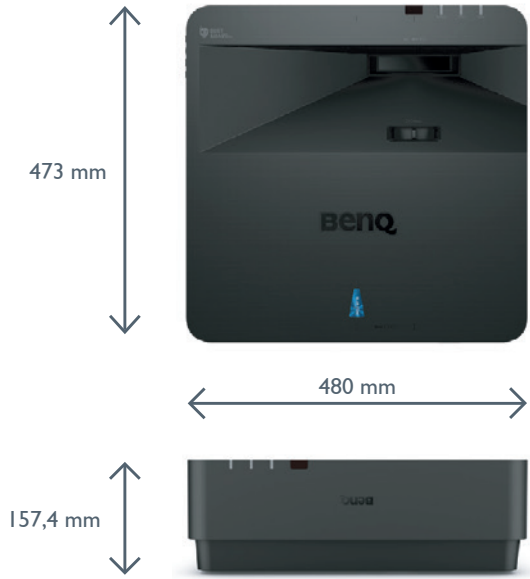

Dimensions