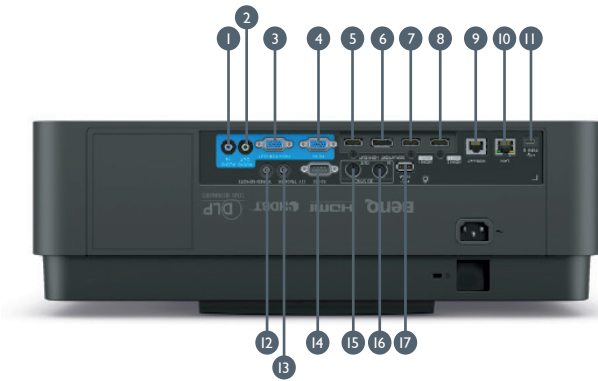

Input and Output Terminals

① Audio input (Mini Jack)	⑩ LAN RJ45 (Control / FW Upgrade)
② Audio output (Mini Jack)	⑪ USB Typ Mini B (FW download / service)
③ Monitor output (D-sub 15pin)	⑫ Wired Remote input
④ PC (D-sub 15pin)	⑬ DC 12V Trigger (3.5mm Jack)
⑤ HDMI output	⑭ RS232 (DB-9pin) input
⑥ Display port	⑮ 3D Sync output
⑦ HDMI 1 (HDCP 2.2)	⑯ 3D Sync input
⑧ HDMI 2 (HDCP 2.2)	⑰ USB Typ A (Power 5V/1.5A)
⑨ HDBaseT (Control / Display)