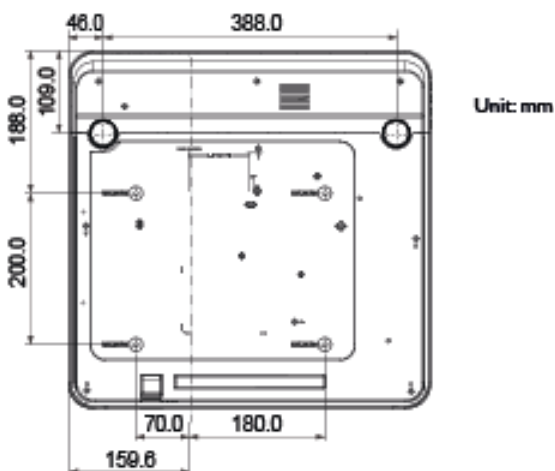

Ceiling Mount Chart

BenQ Europe B.V.

Meerenakkerweg 1-17
5652 AR Eindhoven
The Netherlands
Tel: +31 88 8889200

BenQ.eu

© 2021 BenQ Corp. Specifications may vary by region, please visit your local stores for details. Actual product's features and specifications are subject to change without notice. This material may include corporate names and trademarks of third parties which are the properties of the third parties respectively. Latest Update: 2021-02-25

BENQ