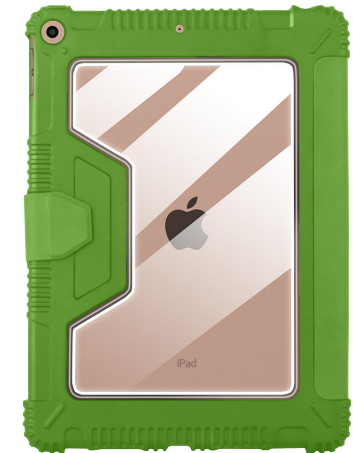

● **ARTICONA is Bechtle's own brand of IT accessories for the modern workplace and stands for quality and reliability in everyday business.**

iPad 10.2 Edu Rugged Case Green

Article number: 4634738

Custom-fit protective cover for the Apple iPad 10.2" (7th generation 2019, 8th generation 2020, 9th generation 2021). This protective cover brings colour into everyday life. It provides overview and organisation of devices, together with the other colours in our range of ARTICONA iPad cases, for example at school

- Integrated and fully enclosing cover with pronounced corners for increased fall protection according to MIL-STD-810G
- Transparent back
- Magnetic cover with smart sleep & wake-up and stand function
- Velvety feel
- Reduces fingerprints
- All device connections freely accessible
- Integrated control buttons
- Integrated, internal pen holder, suitable for the iPad matching pens from Apple and ARTICONA

 **ARTICONA**

Bechtle Logistik & Service GmbH
Bechtle Platz 1 | 74172 Neckarsulm | Deutschland

Specifications

Product type	Sleeve
Application	Tablet
Compatible devices	Apple iPad (7th generation 2019) Apple iPad (8th generation 2020) Apple iPad (9th generation 2021)
Display size	25,9 cm (10,2")
Functions	Stand function Pen holder Wake/sleep function
Special features	Magnetic closure Shockproof
Material	Polyurethane Thermoplastic polyurethane (TPU)
Dimensions (W x H x D)	256 x 190 x 15 mm
Internal dimensions (W x H x D)	250 x 172 x 8 mm
Colour	Green Transparent