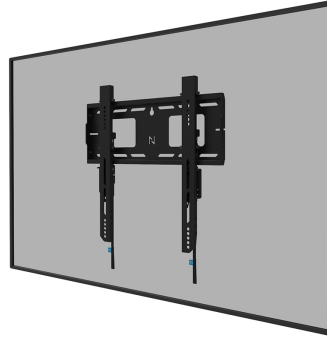

WL30-750BL14

NEOMOUNTS HEAVY DUTY TV WALL MOUNT

SPECIFICATIONS

GENERAL

Min. screen size*	32 inch
Max. screen size*	75 inch
Max. weight	100 kg (per screen)
Screens	1
VESA minimum	100x100 mm
VESA maximum	400x400 mm
Distance to wall	4,2 cm

FUNCTIONALITY

Type	Fixed
Height adjustment	1 cm
Lockable	Lockable - Padlock not included
Height	48,8 cm
Width	48,6 cm
Depth	4,2 cm
Adjustment type	Manual

INFORMATION

Color	Black
Main material	Steel
Warranty	5 year
EAN code	8717371443252

Neomounts

Neomounts

Neomounts WL30-750BL14 fixed wall mount for 32-75" screens - Black

The Neomounts WL30-750BL14 LEVEL is the ultimate solution for securely mounting an interactive or heavy weight display up to 75" with a maximum capacity of 100 kg. This heavy-duty wall mount features a high profile wall plate and is engineered for stability and precision, ensuring your screen is securely mounted even on uneven surfaces. The wall mount is designed to provide the sturdiest and most stable touch screen experience. The brackets of the WL30-750BL14 feature depth adjustable wall supports on the lower brackets for better weight distribution and maximum stability. The mount features individual adjustable brackets (10 mm) for securely adjusting the display height or levelling it.

The LEVEL-750 wall mount has a profile depth of 4,2 cm and is suitable for screens that meet VESA hole pattern 100x100 to 400x400 mm. Its quickly connectable wall plate allows for multiple screen mounting, while a clever kickstand service position provides easy access to cables and connectors. Additionally, the wall plate is designed with specific cut-outs for wall sockets and securing devices and cables. It features various perforated holes for easy tie-wrap cable fixing and provides space for cable storage, ensuring a clean and tidy finishing.