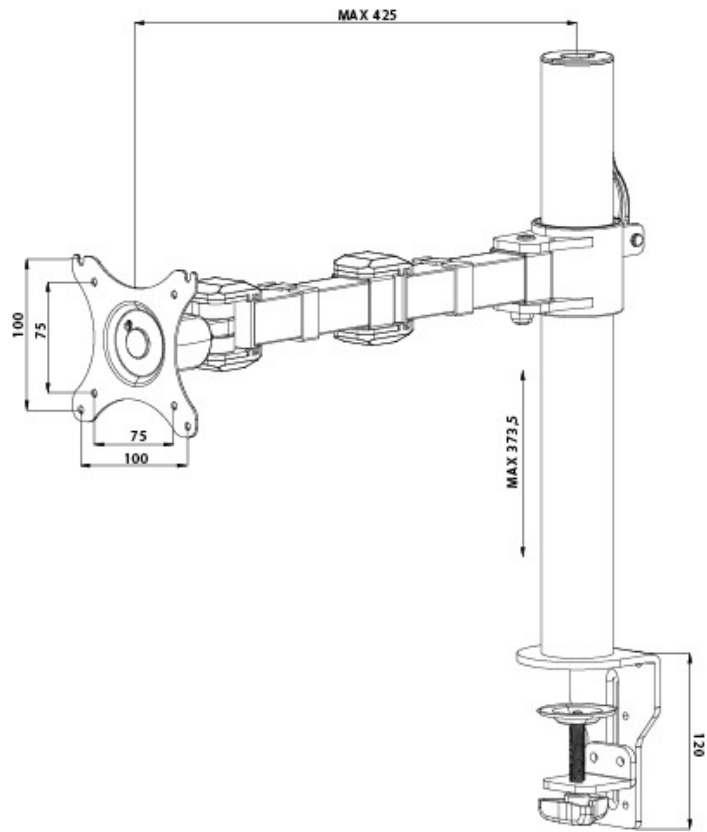

Simple and functional single desktop arm

The iiyama DS1001C-B1 is a desk mount (grommet or clamp) for flat screens up to 30". Using the arm guarantees you gain additional space on your desk and the cable management system helps to keep the workplace tidy. Broad adjustment capabilities, including tilt, swivel, height and rotation, the arm offers, allow you to easily adjust the position of the screen to your preferences assuring comfortable and healthy body posture.

1. SPECIFICATION

TYPE	desk mount for desktop monitor
NUMBER OF SCREENS	1
DESK MOUNT	desk clamp or desk grommet
SCREEN SIZE	10" - 30"
HEIGHT ADJUSTMENT	200 - 400 mm
SCREEN ROTATION	PIVOT 90°
TILT	-85° - 15°
SWIVEL	180°
MAX WEIGHT	10 kg
VESA MINIMUM	75 x 75 mm
VESA MAXIMUM	100 x 100 mm
COLOUR	Black