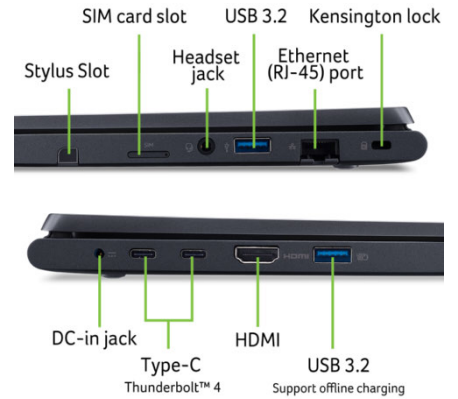

Acer TMP414RN-53-TCO-70K0

SPECIFICATIONS

Ordering Information

Series	Travelmate P4 Spin 14"
Model name	TMP414RN-53-TCO-70K0
Part number	NX.B3ZEG.00C
EAN	4711121920288
Short description	14" WUXGA IPS Display / Intel® Core™ i7-1355U / 16 GB DDR4 RAM / 512 GB SSD / Intel® Iris® Xe Graphics / Windows 11 Pro (64-bit) / Slate Blue

Operating System

Operating System	Windows 11 Pro (64-bit)

Housing

Housing / Color	Slate Blue
Component door	-
Dimensions	319 (W) x 229 (D) x 18.9 (H) mm
Weight	1.4 kg
Passively cooled (fanless)	-

Display

Display size	14"
Display type	Acer ComfyView WUXGA IPS Display mit LED-Backlight und Multi-Touch
Display resolution in pixel	1.920 x 1.200
Aspect ratio	16:10

Processor and chipset

Processor	Intel® Core™ i7-1355U Processor
Clock frequency	1.70 GHz base clock (Up to 5.00 GHz Intel® Turbo Boost Max Technology)
Cache	12 MB Intel® Smart Cache
Processing cores / threads	2 Performance-cores + 8 Efficient-cores / 12 Threads
Chipset	Integrated SOC

Storage and drives

Memory	16 GB DDR4 RAM
Memory configuration	1 x 16 GB DDR4 RAM
Maximum RAM	Up to 32 GB DDR4 system memory, Upgrade to 64 GB with two soDIMM modules
Mass storage	512 GB PCIe Gen4 NVMe Solid-State-Drive (SSD)

Graphics card

Graphics card	Intel® Iris® Xe Graphics

Connections

LAN	Intel® Ethernet Connection I219-LM Gigabit Ethernet
Wireless LAN	Intel® Wi-Fi 6E 802.11 ax/ac/a/b/g/n
Wireless WAN / SIM-Card	LTE, Yes
Wireless Gigabit	Intel Wireless 6E 802.11 a/b/g/n/ac/ax
Bluetooth	Bluetooth® 5.2
NFC	No

IO ports

HDMI	HDMI® 2.1
VGA	-
Displayport	via USB-C
Thunderbolt	Thunderbolt™ 4 / USB4
USB 3.2	2x USB 3.2 Gen 1 Type A (1x power-off USB charging)
USB 3.1	-
USB 3.0	-
USB 2.0	-
USB 4.0	-
Ethernet (RJ-45)	Yes
Cardreader	MicroSD Card reader
Audio port	3.5 mm headphone/speaker jack
Docking port	Yes

Input

Keyboard	80-/81-/84-key Acer backlight keyboard layout
Keyboard layout	German (QWERTZ)
Backlit keyboard	Yes
Touchpad	Multi-gesture touchpad