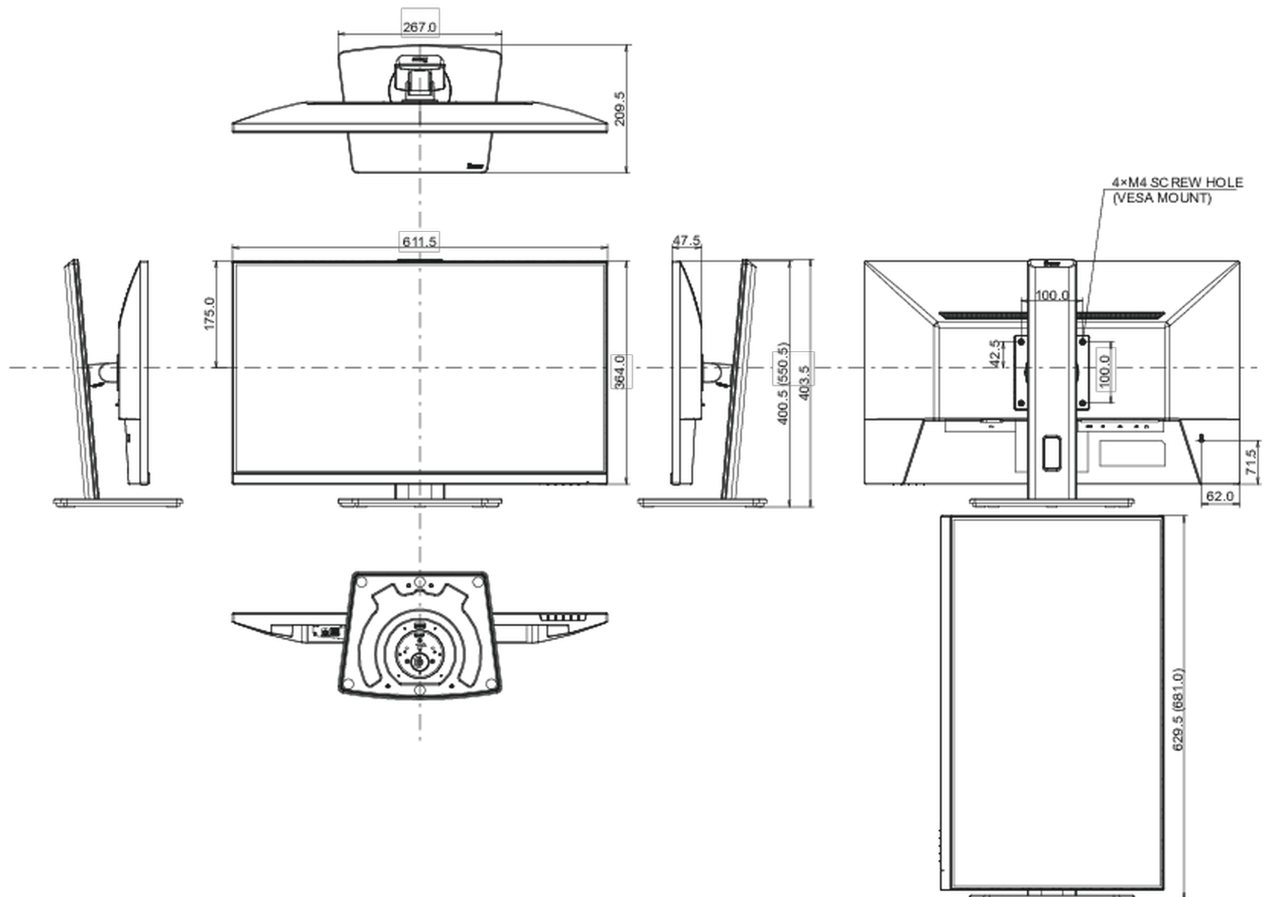

Cable management system

yes

05 ACCESSORIES INCLUDED

Cables

power, USB, HDMI

Other

quick start guide, safety guide

06 POWER MANAGEMENT

Power supply unit

internal

Power supply

AC 100 - 240V, 50/60Hz

Power usage

22W typical, 0.5W stand by, 0.3W off mode

07 SUSTAINABILITY

Regulations

TCO Certified, CE, TÜV-Bauart, EAC, VCCI-B, PSE, RoHS support, ErP, WEEE, REACH, UKCA

Energy efficiency class (Regulation (EU) 2017/1369)

E

REACH SVHC

above 0.1%: Lead

08 DIMENSIONS / WEIGHT

Product dimensions W x H x D

611.5 x 400.5 (550.5) x 209.5mm

Box dimensions W x H x D

691 x 447 x 142mm

Weight (without box)

5.4kg

Weight (with box)

6.5kg

EAN code

4948570123063