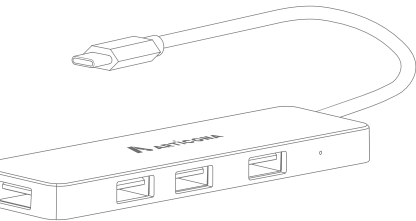

## USB Hub 3.0 4-port USB-C, black

---

Please read these instructions carefully before using the product and store them properly.

 **ARTICONA**

## Specifications

---

- 4 × USB Port
- Flexible cable for bending
- Support Plug & Play, up to 3000 times
- Backward compatible with USB 2.0 & USB 1.1
- Connect to all PC/Tablet/Mobile phone etc.

Input	USB-C hub
Interface	4 × USB3.0 port
Supported system	Windows Me/2000/XP/Vista /NT/7/8, macOS and Linux
Product Size	109×30×10.6 mm
Weight	34 g