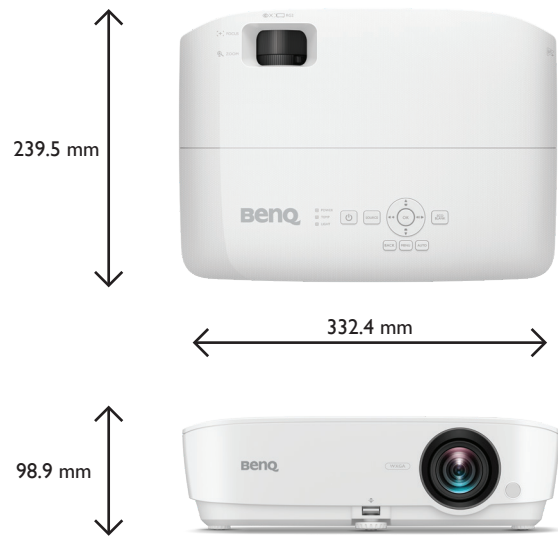

Dimensions