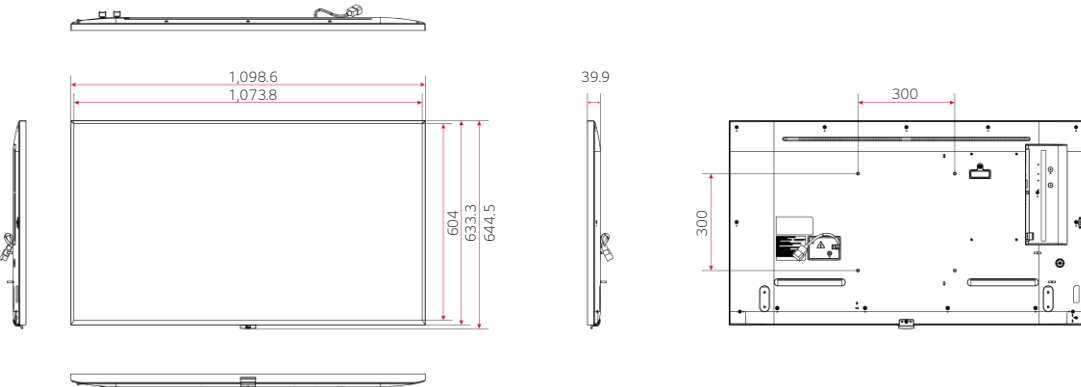

**DIMENSION** (unit: mm)

**65"**

**55"**

**49"**

**43"**

\* Dimensions may differ from the above image, so please contact LG sales team to verify before ordering.

	65UH7J-H	55UH7J-H	49UH7J-H	43UH7J-H	
Panel	Screen Size	65"	55"	49"	43"
	Panel Technology	IPS	IPS	IPS	IPS
	Back Light Type	Edge	Edge	Edge	Edge
	Aspect Ratio	16 : 9	16 : 9	16 : 9	16 : 9
	Native Resolution	3,840 × 2,160 (UHD)	3,840 × 2,160 (UHD)	3,840 × 2,160 (UHD)	3,840 × 2,160 (UHD)
	Refresh Rate	60 Hz	60 Hz	60 Hz	60 Hz
	Brightness	700 nit (Typ.)	700 nit (Typ.)	700 nit (Typ.)	700 nit (Typ.)
	Contrast Ratio	1,100 : 1	1,100 : 1	1,000 : 1	1,200 : 1
	Dynamic CR <sup>1)</sup>	1,000,000 : 1	1,000,000 : 1	1,000,000 : 1	1,000,000 : 1
	Color Gamut	BT709 95%	BT709 95%	BT709 95%	BT709 95%
	Viewing Angle (H × V)	178 × 178	178 × 178	178 × 178	178 × 178
	Color Depth	1.07 Billion Colors (10 bit (D))	1.07 Billion Colors (10 bit (D))	1.07 Billion Colors (10 bit (D))	1.07 Billion Colors (8 bit + FRC)
	Response Time	8 ms (G to G)	8 ms (G to G)	8 ms (G to G)	8 ms (G to G)
	Surface Treatment (Haze)	28%	28%	28%	25%
	Life time	50,000 Hrs (Min.)	50,000 Hrs (Min.)	50,000 Hrs (Min.)	50,000 Hrs (Min.)
	Operation Hours (Hours / Day)	24 / 7	24 / 7	24 / 7	24 / 7
Portrait / Landscape	Yes / Yes	Yes / Yes	Yes / Yes	Yes / Yes	
Connectivity	Input	HDMI (2, HDCP 2.2/1.4), DP (USB-C (DP Alternate Mode) Shared, HDCP 2.2/1.3), DVI-D (HDCP 1.4), Audio In, RS-232C (4 Pin Phone-jack), RJ45 (LAN), IR In, USB 2.0 Type A, USB 2.0 Type C (without PD Function)			
	Output	DP Out (Input : HDMI 1 / HDMI 2 / DVI / DP / USB-C / OPS), Audio Out, RS-232C Out (4 Pin Phone-jack)			
Mechanical Specification	Bezel Color	Black	Black	Black	Black
	Bezel Width	9.9 mm (T/R/L), 14.4 mm (B)	9.9 mm (T/R/L), 14.4 mm (B)	9.9 mm (T/R/L), 14.4 mm (B)	8.4 mm (T/R/L), 14.4 mm (B)
	Weight (Head)	28.2 kg	19.0 kg	15.4 kg	11.2 kg
	Weight (Head + Stand)	28.8 kg	19.6 kg	16.0 kg	11.8 kg
	Packed Weight	35.0 kg	24.2 kg	18.8 kg	13.7 kg
	Monitor Dimensions (W × H × D) (with LG Logo)	1,453.3 × 844.0 × 39.9 mm	1,234.4 × 720.9 × 39.9 mm	1,098.6 × 644.5 × 39.9 mm	962.5 × 568.0 × 39.9 mm
	Monitor Dimensions with Stand (W × H × D)	1,453.3 × 893.1 × 290.0 mm	1,234.4 × 770.7 × 290.0 mm	1,098.6 × 694.3 × 290.0 mm	962.5 × 613.1 × 290.0 mm
	Carton Dimensions (W × H × D) (Box Outer Size)	1,600.0 × 1095.0 × 175.0 mm	1,360.0 × 835.0 × 175.0 mm	1,197.0 × 775.0 × 162.0 mm	1,060.0 × 660.0 × 152.0 mm
	Handle	No	No	No	No
	VESA™ Standard Mount Interface	300 × 300 mm	300 × 300 mm	300 × 300 mm	200 × 200 mm
Key Features	Internal Memory 16 GB, Built-in Wi-Fi, Sensor (Temperature Sensor, Auto Brightness Sensor, Acceleration (Gyro) Sensor), Local Key Operation, webOS 6.0, Embedded CMS (Local Contents Scheduling, Group Manager), USB Plug & Play, Fail Over, Background Image (Booting Logo Image, No Signal Image), Sync Mode (RS-232C Sync, Local Network Sync), Multi-screen (PIP, PBP (4)), Screen Share, Video Tag (4), Play via URL, Rotation (Screen Rotation, External Input Rotation), Gapless Playback, Tile Mode Setting (Max. 15 × 15), Setting Data Cloning, SNMP, ISM Method, Auto Set ID, Status Mailing, Control Manager, 3 <sup>rd</sup> Party Compatibility (Crestron Connected®), Power (Smart Energy Saving, PM Mode, Wake on LAN, Network Ready), Beacon, HDMI-CEC <sup>3)</sup> , SI Server Setting, webRTC, Proddiom				
Environment Conditions	Operation Temperature	0°C to 40°C	0°C to 40°C	0°C to 40°C	0°C to 40°C
	Operation Humidity	10% to 80%	10% to 80%	10% to 80%	10% to 80%
Power	Power Supply	AC 100-240 V~, 50/60 Hz	AC 100-240 V~, 50/60 Hz	AC 100-240 V~, 50/60 Hz	AC 100-240 V~, 50/60 Hz
	Power Type	Built-in Power	Built-in Power	Built-in Power	Built-in Power
Power Consumption	Typ. / Max.	130 W / 190 W	110 W / 150 W	100 W / 140 W	80 W / 120 W
	BTU (British Thermal Unit)	444 BTU/Hr (Typ.), 649 BTU/Hr (Max.)	376 BTU/Hr (Typ.), 512 BTU/Hr (Max.)	342 BTU/Hr (Typ.), 478 BTU/Hr (Max.)	273 BTU/Hr (Typ.), 410 BTU/Hr (Max.)
	Smart Energy Saving (~70%)	91 W	77 W	70 W	56 W
	DPM	0.5 W	0.5 W	0.5 W	0.5 W
	Power off	0.5 W	0.5 W	0.5 W	0.5 W
Sound	Speaker	Yes	Yes	Yes	Yes
Certification	Safety	CB / NRTL	CB / NRTL	CB / NRTL	CB / NRTL
	EMC	FCC Class "A" / CE / KC	FCC Class "A" / CE / KC	FCC Class "A" / CE / KC	FCC Class "A" / CE / KC
	ErP / Energy Star	Yes (NewErP) / Yes	Yes (NewErP) / Yes	Yes (NewErP) / Yes	Yes (NewErP) / Yes
OPS Compatibility	OPS Type Compatible	Yes	Yes	Yes	Yes
	OPS Power Built-in	No	No	No	No
Software Compatibility	SuperSign CMS, SuperSign Control / Control+, SuperSign WB, SuperSign Media Editor, Promota (Not available for EU/CIS), Mobile CMS (TBD), LG ConnectedCare <sup>4)</sup>				
Language	English, French, German, Spanish, Italian, Korean, Chinese (Simplified), Chinese (Original), Portugues (Brazil), Swedish, Finnish, Norwegian, Danish, Russian, Japanese, Portugues (Europe), Dutch, Czech, Greek, Turkish, Arabic				
Accessory	Basic	Remote Controller, Power Cord, QSG, Regulation Book, Phone to RS-232C Gender, USB-C Cable			
	Optional	Stand (ST-653T), Wall Bracket (LSW350B), OPS Kit (KT-OPSF)			
Special Feature	Overlay Touch Compatibility	No	No	No	No
	Tilt (Facedown)	Yes (Max. 30°) <sup>5)</sup>	Yes (Max. 30°) <sup>5)</sup>	Yes (Max. 30°) <sup>5)</sup>	Yes (Max. 15°) <sup>5)</sup>
	IP Rating	IP5X	IP5X	IP5X	IP5X