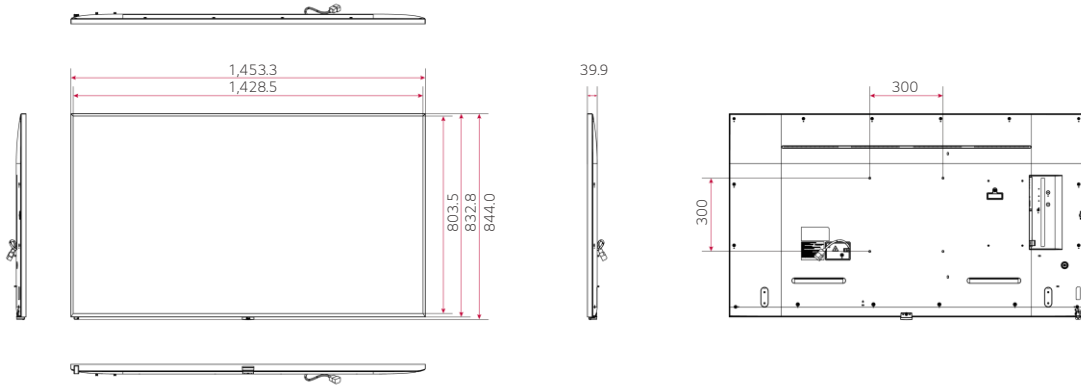

**DIMENSION** (unit: mm)

**65"**

**55"**

**49"**

**43"**

\* Dimensions may differ from the above image, so please contact LG sales team to verify before ordering.

	65UH7J-H	55UH7J-H	49UH7J-H	43UH7J-H	
Panel	Screen Size	65"	55"	49"	43"
	Panel Technology	IPS	IPS	IPS	IPS
	Back Light Type	Edge	Edge	Edge	Edge
	Aspect Ratio	16 : 9	16 : 9	16 : 9	16 : 9
	Native Resolution	3,840 × 2,160 (UHD)	3,840 × 2,160 (UHD)	3,840 × 2,160 (UHD)	3,840 × 2,160 (UHD)
	Refresh Rate	60 Hz	60 Hz	60 Hz	60 Hz
	Brightness	700 nit (Typ.)	700 nit (Typ.)	700 nit (Typ.)	700 nit (Typ.)
	Contrast Ratio	1,100 : 1	1,100 : 1	1,000 : 1	1,200 : 1
	Dynamic CR <sup>1)</sup>	1,000,000 : 1	1,000,000 : 1	1,000,000 : 1	1,000,000 : 1
	Color Gamut	BT709 95%	BT709 95%	BT709 95%	BT709 95%
	Viewing Angle (H × V)	178 × 178	178 × 178	178 × 178	178 × 178
	Color Depth	1.07 Billion Colors (10 bit (D))	1.07 Billion Colors (10 bit (D))	1.07 Billion Colors (10 bit (D))	1.07 Billion Colors (8 bit + FRC)
	Response Time	8 ms (G to G)	8 ms (G to G)	8 ms (G to G)	8 ms (G to G)
	Surface Treatment (Haze)	28%	28%	28%	25%
	Life time	50,000 Hrs (Min.)	50,000 Hrs (Min.)	50,000 Hrs (Min.)	50,000 Hrs (Min.)
	Operation Hours (Hours / Day)	24 / 7	24 / 7	24 / 7	24 / 7
Portrait / Landscape	Yes / Yes	Yes / Yes	Yes / Yes	Yes / Yes	
Connectivity	Input	HDMI (2, HDCP 2.2/1.4), DP (USB-C (DP Alternate Mode) Shared, HDCP 2.2/1.3), DVI-D (HDCP 1.4), Audio In, RS-232C (4 Pin Phone-jack), RJ45 (LAN), IR In, USB 2.0 Type A, USB 2.0 Type C (without PD Function)			
	Output	DP Out (Input : HDMI 1 / HDMI 2 / DVI / DP / USB-C / OPS), Audio Out, RS-232C Out (4 Pin Phone-jack)			
Mechanical Specification	Bezel Color	Black	Black	Black	Black
	Bezel Width	9.9 mm (T/R/L), 14.4 mm (B)	9.9 mm (T/R/L), 14.4 mm (B)	9.9 mm (T/R/L), 14.4 mm (B)	8.4 mm (T/R/L), 14.4 mm (B)
	Weight (Head)	28.2 kg	19.0 kg	15.4 kg	11.2 kg
	Weight (Head + Stand)	28.8 kg	19.6 kg	16.0 kg	11.8 kg
	Packed Weight	35.0 kg	24.2 kg	18.8 kg	13.7 kg
	Monitor Dimensions (W × H × D) (with LG Logo)	1,453.3 × 844.0 × 39.9 mm	1,234.4 × 720.9 × 39.9 mm	1,098.6 × 644.5 × 39.9 mm	962.5 × 568.0 × 39.9 mm
	Monitor Dimensions with Stand (W × H × D)	1,453.3 × 893.1 × 290.0 mm	1,234.4 × 770.7 × 290.0 mm	1,098.6 × 694.3 × 290.0 mm	962.5 × 613.1 × 290.0 mm
	Carton Dimensions (W × H × D) (Box Outer Size)	1,600.0 × 1095.0 × 175.0 mm	1,360.0 × 835.0 × 175.0 mm	1,197.0 × 775.0 × 162.0 mm	1,060.0 × 660.0 × 152.0 mm
	Handle	No	No	No	No
	VESA™ Standard Mount Interface	300 × 300 mm	300 × 300 mm	300 × 300 mm	200 × 200 mm
Key Features	Internal Memory 16 GB, Built-in Wi-Fi, Sensor (Temperature Sensor, Auto Brightness Sensor, Acceleration (Gyro) Sensor), Local Key Operation, webOS 6.0, Embedded CMS (Local Contents Scheduling, Group Manager), USB Plug & Play, Fail Over, Background Image (Booting Logo Image, No Signal Image), Sync Mode (RS-232C Sync, Local Network Sync), Multi-screen (PIP, PBP (4)), Screen Share, Video Tag (4), Play via URL, Rotation (Screen Rotation, External Input Rotation), Gapless Playback, Tile Mode Setting (Max. 15 × 15), Setting Data Cloning, SNMP, ISM Method, Auto Set ID, Status Mailing, Control Manager, 3 <sup>rd</sup> Party Compatibility (Crestron Connected®), Power (Smart Energy Saving, PM Mode, Wake on LAN, Network Ready), Beacon, HDMI-CEC <sup>3)</sup> , SI Server Setting, webRTC, Proddiom				
Environment Conditions	Operation Temperature	0°C to 40°C	0°C to 40°C	0°C to 40°C	0°C to 40°C
	Operation Humidity	10% to 80%	10% to 80%	10% to 80%	10% to 80%
Power	Power Supply	AC 100-240 V~, 50/60 Hz	AC 100-240 V~, 50/60 Hz	AC 100-240 V~, 50/60 Hz	AC 100-240 V~, 50/60 Hz
	Power Type	Built-in Power	Built-in Power	Built-in Power	Built-in Power
Power Consumption	Typ. / Max.	130 W / 190 W	110 W / 150 W	100 W / 140 W	80 W / 120 W
	BTU (British Thermal Unit)	444 BTU/Hr (Typ.), 649 BTU/Hr (Max.)	376 BTU/Hr (Typ.), 512 BTU/Hr (Max.)	342 BTU/Hr (Typ.), 478 BTU/Hr (Max.)	273 BTU/Hr (Typ.), 410 BTU/Hr (Max.)
	Smart Energy Saving (~70%)	91 W	77 W	70 W	56 W
	DPM	0.5 W	0.5 W	0.5 W	0.5 W
	Power off	0.5 W	0.5 W	0.5 W	0.5 W
Sound	Speaker	Yes	Yes	Yes	Yes
Certification	Safety	CB / NRTL	CB / NRTL	CB / NRTL	CB / NRTL
	EMC	FCC Class "A" / CE / KC	FCC Class "A" / CE / KC	FCC Class "A" / CE / KC	FCC Class "A" / CE / KC
	ErP / Energy Star	Yes (NewErP) / Yes	Yes (NewErP) / Yes	Yes (NewErP) / Yes	Yes (NewErP) / Yes
OPS Compatibility	OPS Type Compatible	Yes	Yes	Yes	Yes
	OPS Power Built-in	No	No	No	No
Software Compatibility	SuperSign CMS, SuperSign Control / Control+, SuperSign WB, SuperSign Media Editor, Promota (Not available for EU/CIS), Mobile CMS (TBD), LG ConnectedCare <sup>4)</sup>				
Language	English, French, German, Spanish, Italian, Korean, Chinese (Simplified), Chinese (Original), Portugues (Brazil), Swedish, Finnish, Norwegian, Danish, Russian, Japanese, Portugues (Europe), Dutch, Czech, Greek, Turkish, Arabic				
Accessory	Basic	Remote Controller, Power Cord, QSG, Regulation Book, Phone to RS-232C Gender, USB-C Cable			
	Optional	Stand (ST-653T), Wall Bracket (LSW350B), OPS Kit (KT-OPSF)			
Special Feature	Overlay Touch Compatibility	No	No	No	No
	Tilt (Facedown)	Yes (Max. 30°) <sup>5)</sup>	Yes (Max. 30°) <sup>5)</sup>	Yes (Max. 30°) <sup>5)</sup>	Yes (Max. 15°) <sup>5)</sup>
	IP Rating	IP5X	IP5X	IP5X	IP5X