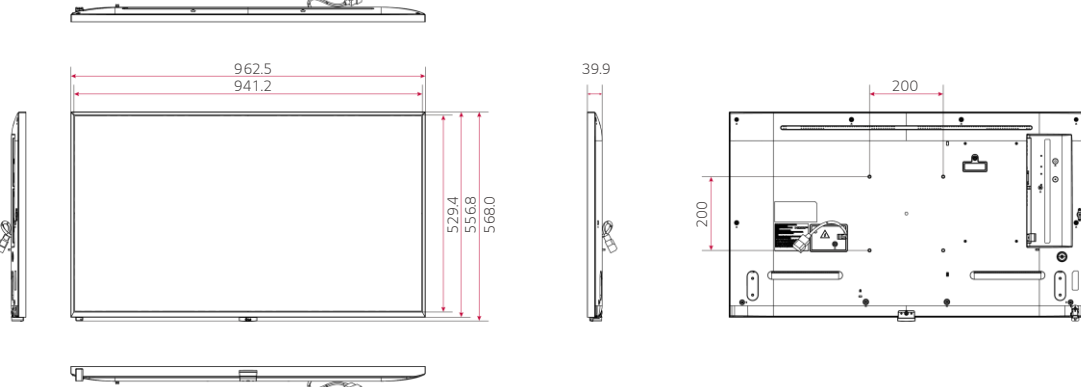

**DIMENSION** (unit: mm)

**65"**

**55"**

**49"**

**43"**

\* Dimensions may differ from the above image, so please contact LG sales team to verify before ordering.

	65UH7J-H	55UH7J-H	49UH7J-H	43UH7J-H	
Panel	Screen Size	65"	55"	49"	43"
	Panel Technology	IPS	IPS	IPS	IPS
	Back Light Type	Edge	Edge	Edge	Edge
	Aspect Ratio	16 : 9	16 : 9	16 : 9	16 : 9
	Native Resolution	3,840 × 2,160 (UHD)	3,840 × 2,160 (UHD)	3,840 × 2,160 (UHD)	3,840 × 2,160 (UHD)
	Refresh Rate	60 Hz	60 Hz	60 Hz	60 Hz
	Brightness	700 nit (Typ.)	700 nit (Typ.)	700 nit (Typ.)	700 nit (Typ.)
	Contrast Ratio	1,100 : 1	1,100 : 1	1,000 : 1	1,200 : 1
	Dynamic CR <sup>1)</sup>	1,000,000 : 1	1,000,000 : 1	1,000,000 : 1	1,000,000 : 1
	Color Gamut	BT709 95%	BT709 95%	BT709 95%	BT709 95%
	Viewing Angle (H × V)	178 × 178	178 × 178	178 × 178	178 × 178
	Color Depth	1.07 Billion Colors (10 bit (D))	1.07 Billion Colors (10 bit (D))	1.07 Billion Colors (10 bit (D))	1.07 Billion Colors (8 bit + FRC)
	Response Time	8 ms (G to G)	8 ms (G to G)	8 ms (G to G)	8 ms (G to G)
	Surface Treatment (Haze)	28%	28%	28%	25%
	Life time	50,000 Hrs (Min.)	50,000 Hrs (Min.)	50,000 Hrs (Min.)	50,000 Hrs (Min.)
	Operation Hours (Hours / Day)	24 / 7	24 / 7	24 / 7	24 / 7
Portrait / Landscape	Yes / Yes	Yes / Yes	Yes / Yes	Yes / Yes	
Connectivity	Input	HDMI (2, HDCP 2.2/1.4), DP (USB-C (DP Alternate Mode) Shared, HDCP 2.2/1.3), DVI-D (HDCP 1.4), Audio In, RS-232C (4 Pin Phone-jack), RJ45 (LAN), IR In, USB 2.0 Type A, USB 2.0 Type C (without PD Function)			
	Output	DP Out (Input : HDMI 1 / HDMI 2 / DVI / DP / USB-C / OPS), Audio Out, RS-232C Out (4 Pin Phone-jack)			
Mechanical Specification	Bezel Color	Black	Black	Black	Black
	Bezel Width	9.9 mm (T/R/L), 14.4 mm (B)	9.9 mm (T/R/L), 14.4 mm (B)	9.9 mm (T/R/L), 14.4 mm (B)	8.4 mm (T/R/L), 14.4 mm (B)
	Weight (Head)	28.2 kg	19.0 kg	15.4 kg	11.2 kg
	Weight (Head + Stand)	28.8 kg	19.6 kg	16.0 kg	11.8 kg
	Packed Weight	35.0 kg	24.2 kg	18.8 kg	13.7 kg
	Monitor Dimensions (W × H × D) (with LG Logo)	1,453.3 × 844.0 × 39.9 mm	1,234.4 × 720.9 × 39.9 mm	1,098.6 × 644.5 × 39.9 mm	962.5 × 568.0 × 39.9 mm
	Monitor Dimensions with Stand (W × H × D)	1,453.3 × 893.1 × 290.0 mm	1,234.4 × 770.7 × 290.0 mm	1,098.6 × 694.3 × 290.0 mm	962.5 × 613.1 × 290.0 mm
	Carton Dimensions (W × H × D) (Box Outer Size)	1,600.0 × 1095.0 × 175.0 mm	1,360.0 × 835.0 × 175.0 mm	1,197.0 × 775.0 × 162.0 mm	1,060.0 × 660.0 × 152.0 mm
	Handle	No	No	No	No
	VESA™ Standard Mount Interface	300 × 300 mm	300 × 300 mm	300 × 300 mm	200 × 200 mm
Key Features	Internal Memory 16 GB, Built-in Wi-Fi, Sensor (Temperature Sensor, Auto Brightness Sensor, Acceleration (Gyro) Sensor), Local Key Operation, webOS 6.0, Embedded CMS (Local Contents Scheduling, Group Manager), USB Plug & Play, Fail Over, Background Image (Booting Logo Image, No Signal Image), Sync Mode (RS-232C Sync, Local Network Sync), Multi-screen (PIP, PBP (4)), Screen Share, Video Tag (4), Play via URL, Rotation (Screen Rotation, External Input Rotation), Gapless Playback, Tile Mode Setting (Max. 15 × 15), Setting Data Cloning, SNMP, ISM Method, Auto Set ID, Status Mailing, Control Manager, 3 <sup>rd</sup> Party Compatibility (Crestron Connected®), Power (Smart Energy Saving, PM Mode, Wake on LAN, Network Ready), Beacon, HDMI-CEC <sup>3)</sup> , SI Server Setting, webRTC, Proddiom				
Environment Conditions	Operation Temperature	0°C to 40°C	0°C to 40°C	0°C to 40°C	0°C to 40°C
	Operation Humidity	10% to 80%	10% to 80%	10% to 80%	10% to 80%
Power	Power Supply	AC 100-240 V~, 50/60 Hz	AC 100-240 V~, 50/60 Hz	AC 100-240 V~, 50/60 Hz	AC 100-240 V~, 50/60 Hz
	Power Type	Built-in Power	Built-in Power	Built-in Power	Built-in Power
Power Consumption	Typ. / Max.	130 W / 190 W	110 W / 150 W	100 W / 140 W	80 W / 120 W
	BTU (British Thermal Unit)	444 BTU/Hr (Typ.), 649 BTU/Hr (Max.)	376 BTU/Hr (Typ.), 512 BTU/Hr (Max.)	342 BTU/Hr (Typ.), 478 BTU/Hr (Max.)	273 BTU/Hr (Typ.), 410 BTU/Hr (Max.)
	Smart Energy Saving (~70%)	91 W	77 W	70 W	56 W
	DPM	0.5 W	0.5 W	0.5 W	0.5 W
	Power off	0.5 W	0.5 W	0.5 W	0.5 W
Sound	Speaker	Yes	Yes	Yes	Yes
Certification	Safety	CB / NRTL	CB / NRTL	CB / NRTL	CB / NRTL
	EMC	FCC Class "A" / CE / KC	FCC Class "A" / CE / KC	FCC Class "A" / CE / KC	FCC Class "A" / CE / KC
	ErP / Energy Star	Yes (NewErP) / Yes	Yes (NewErP) / Yes	Yes (NewErP) / Yes	Yes (NewErP) / Yes
OPS Compatibility	OPS Type Compatible	Yes	Yes	Yes	Yes
	OPS Power Built-in	No	No	No	No
Software Compatibility	SuperSign CMS, SuperSign Control / Control+, SuperSign WB, SuperSign Media Editor, Promota (Not available for EU/CIS), Mobile CMS (TBD), LG ConnectedCare <sup>4)</sup>				
Language	English, French, German, Spanish, Italian, Korean, Chinese (Simplified), Chinese (Original), Portugues (Brazil), Swedish, Finnish, Norwegian, Danish, Russian, Japanese, Portugues (Europe), Dutch, Czech, Greek, Turkish, Arabic				
Accessory	Basic	Remote Controller, Power Cord, QSG, Regulation Book, Phone to RS-232C Gender, USB-C Cable			
	Optional	Stand (ST-653T), Wall Bracket (LSW350B), OPS Kit (KT-OPSF)			
Special Feature	Overlay Touch Compatibility	No	No	No	No
	Tilt (Facedown)	Yes (Max. 30°) <sup>5)</sup>	Yes (Max. 30°) <sup>5)</sup>	Yes (Max. 30°) <sup>5)</sup>	Yes (Max. 15°) <sup>5)</sup>
	IP Rating	IP5X	IP5X	IP5X	IP5X