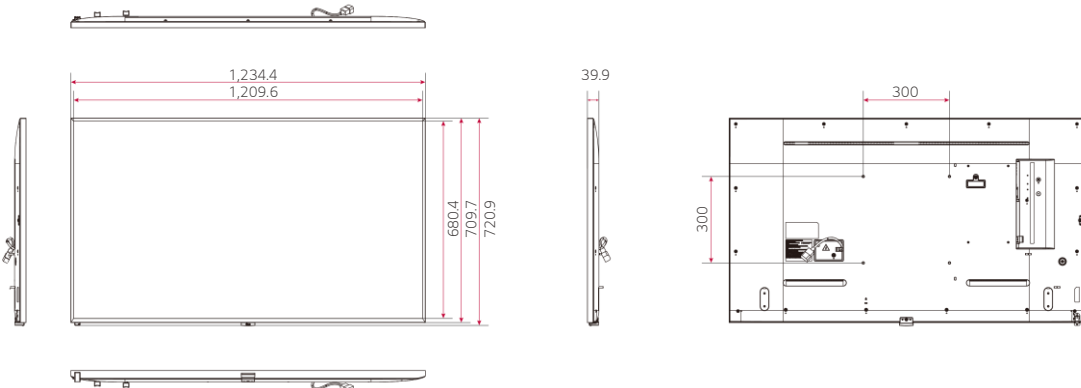

DIMENSION (unit: mm)

65"

55"

49"

43"

* Dimensions may differ from the above image, so please contact LG sales team to verify before ordering.