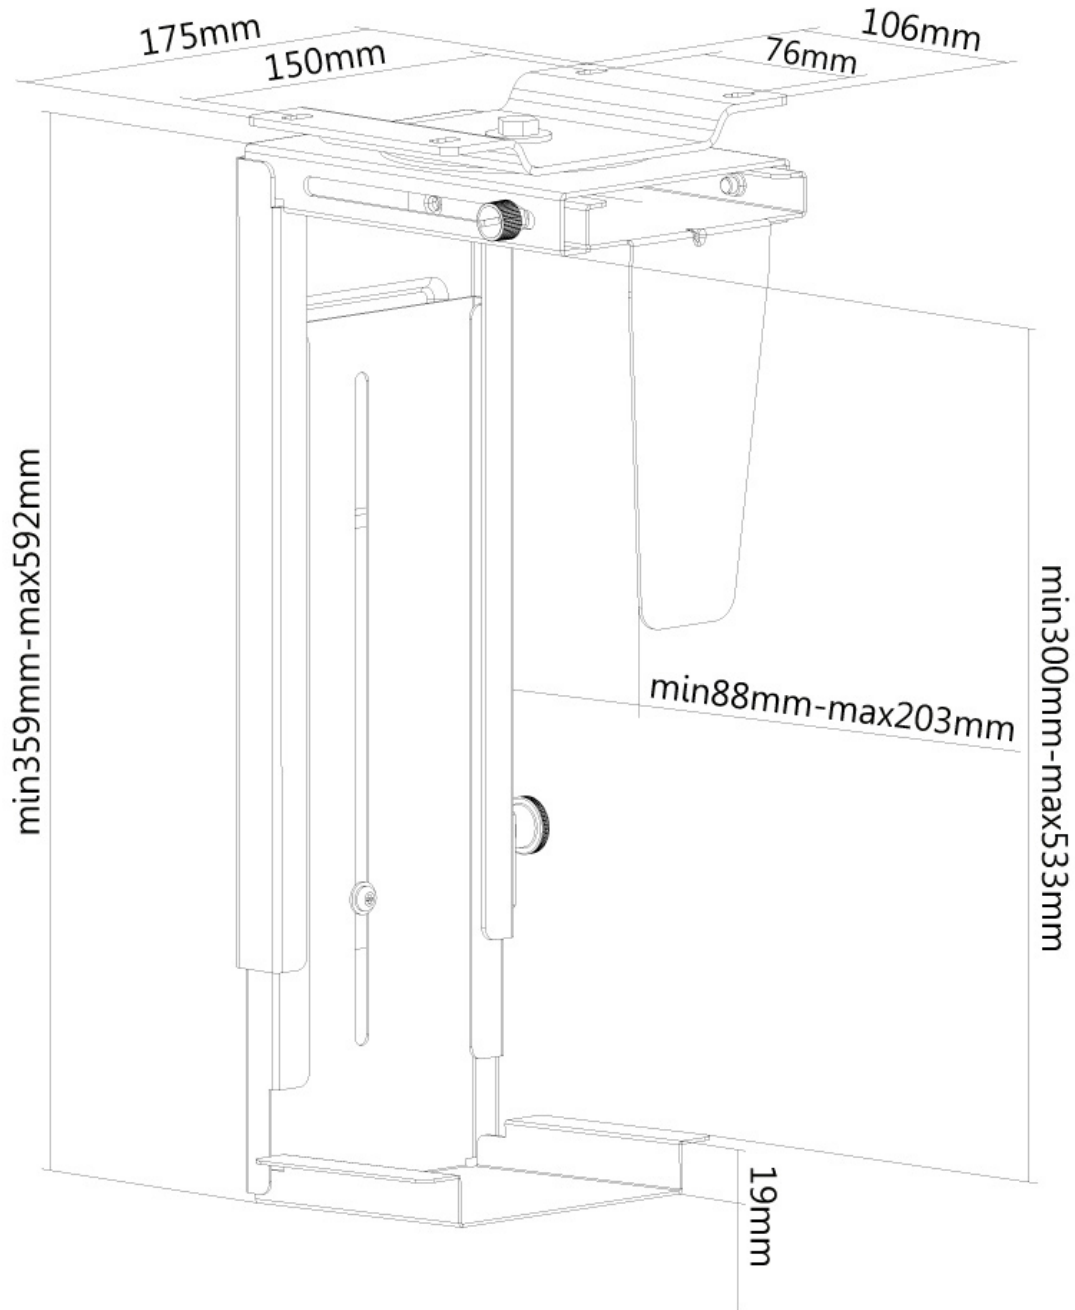

NM-CPU100BLACK

NEOMOUNTS NM-CPU100BLACK CPU HOLDER -
ROTATABLE - MAX 10 KG - UNIVERSAL

Neomounts