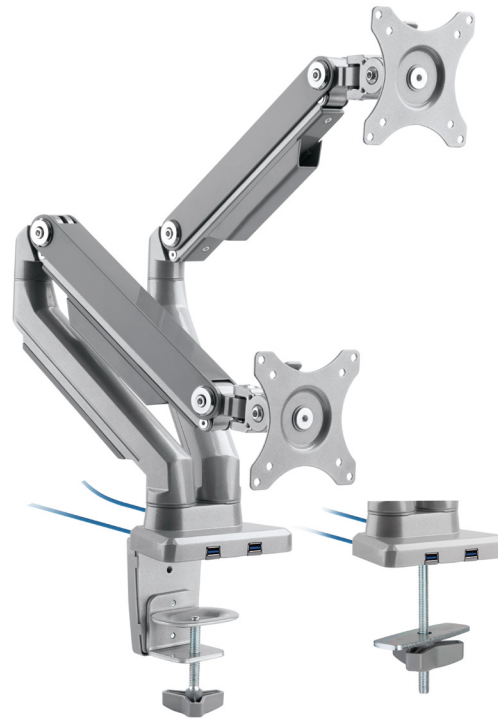

● **ARTICONA is Bechtle's own brand of IT accessories for the modern workplace and stands for quality and reliability in everyday business.**

## Dual Monitorarm mit USB 3.0

Article number: 4222672

The dual gas monitor arm is ideal for your work area, enabling you to position your monitors flexibly with maximum stability. There are almost no limits due to its wide range of settings. Quick release ensures quick and easy installation with no need for screws. Pivot and tilt functions let you move the monitor through 360 degrees. This monitor arm supports monitors of up to 48.3 cm (19.0") bis 68.6 cm (27.0"). And the slide feature lets you attach the monitor to the fixing unit first for easier installation. This mount is fitted with a USB connection and a cable management system.

- For monitors from 48.3 cm (19") to 68.6 cm (27")
- Max width per monitor: 856 mm
- Max. load capacity: 8 kg per arm
- continuous height adjustment
- Pivot and tilt functions of up to 360 degrees
- Ergonomic working
- Sleek attachment
- Cable Management

## Specifications

Product type	Mount
Application	Monitor
Mounting options	Desktop
No. of monitors	2
VESA mounting points	75 x 75 mm 100 x 100 mm
Load capacity (max.)	8.0 kg
Min. load	2.0 kg
Special features	With USB connection Cable management
Colour	Silver