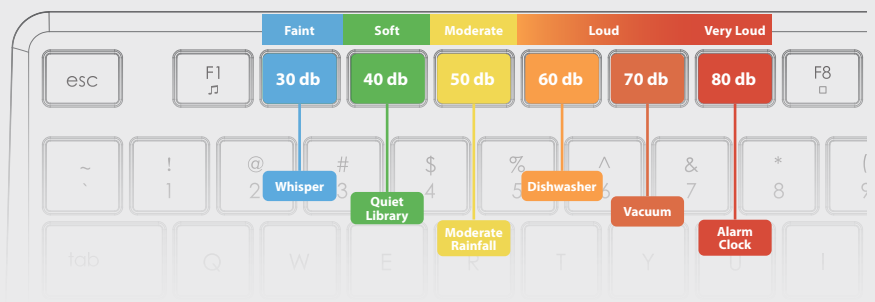

CKU350UK / CKW350UK 350 SERIES - V7 QUIET KEYBOARD AND MOUSE

Multimedia function keys (F-keys)

Quiet clicks

Wireless dedicated DPI button 800/1200/1600 dpi

Rubberized soft touch surface allows for a firm hand grip

Full-sized numpad

Traditional keycap - can experience character fading over time

Laser keycap - prevent character fading

Low profile design - squared keycaps for comfort and noise reduction

Keyboard Combo	USB	2.4G Wireless
Model	CKU350UK	CKW350UK
SKU	CI83746	CI83750

Mouse Only	USB	2.4G Wireless
Model	MU350	MW350
SKU	CI82803	CI82794

Keyboard Only	USB
Model	KU350UK
SKU	CJ33709

Keyboard and Mouse Combo Comparison Chart

Dimension	200 series	350 series
Height	142 mm	134 mm
Width	448 mm	432 mm
Depth	22 mm	26.7 mm
Weight	499 g	461 g
Cable Length	1.8 mm	1.6 mm
Min dB	54 dB	44 dB
Max dB	68 dB	58 dB
Avg dB	65 dB	56 dB

142 mm

448 mm

200 series Keyboard and Mouse Combo

Min. dB: 54 dB

Max. dB: 68 dB

up to **10 DB** quieter

134 mm

432 mm

350 series Keyboard and Mouse Combo

Min. dB: 44 dB

Max. dB: 58 dB

*Noise-Induced Hearing Loss. American Academy of Audiology, <https://www.audiology.org/consumers-and-patients/hearing-and-balance/noise-induced-hearing-loss/>