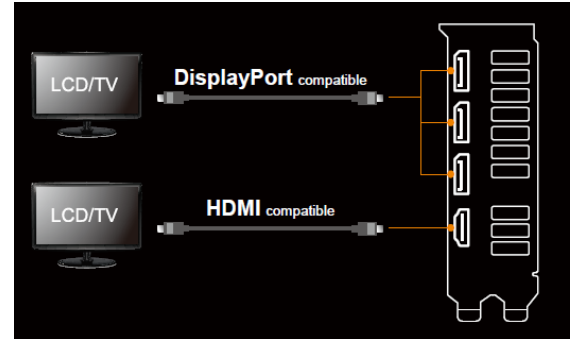

ASUS Features

OC
Edition

OC edition

2565 MHz GPU boost clock in OC mode for outstanding gaming experience.

12GB GDDR6X
Memory

12GB GDDR6X Memory

On-board memory for the best gaming experience & the best resolution.

I/O Specifications

NV Features

Resizable BAR

Resizable BAR is an advanced PCI Express feature that enables the CPU to access the entire GPU frame buffer at once, improving performance in many games.

Game Ready Drivers

GeForce Game Ready Drivers deliver the best experience for your favorite games. They're finely tuned in collaboration with developers and extensively tested across thousands of hardware configurations for maximum performance and reliability.

GeForce Experience

Capture and share videos, screenshots, and live streams with friends. Keep your drivers up to date and optimize your game settings. GeForce Experience lets you do it all. It's the essential companion to your GeForce graphics card

NVIDIA G-SYNC

Get smooth, tear-free gameplay at high refresh rates, plus HDR and more. This is the ultimate gaming display and the go-to equipment for enthusiast gamers.

NVIDIA Ansel

Turn your screenshots into art with this powerful in-game photo mode that captures 360, HDR, and super-resolution photos.

Virtual Reality

The highest performance graphics deliver the smoothest, most immersive VR experiences.