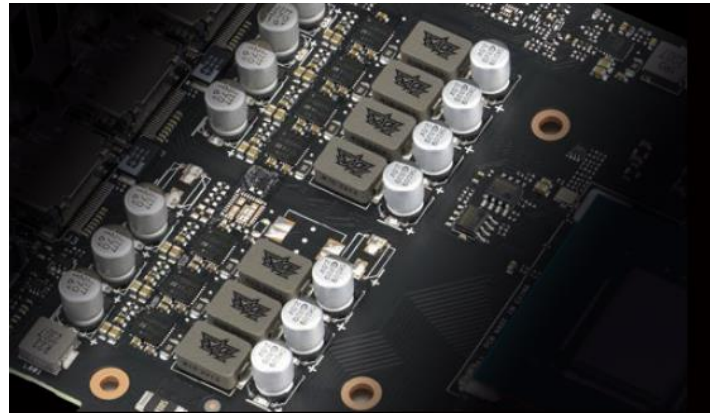

*For illustration only

■ Software

Bundled software includes a 3-month Adobe license* to get your creative journey started, and GPU Tweak III with Profile Connect to enable seamless switching of your custom performance and cooling profiles for every app.