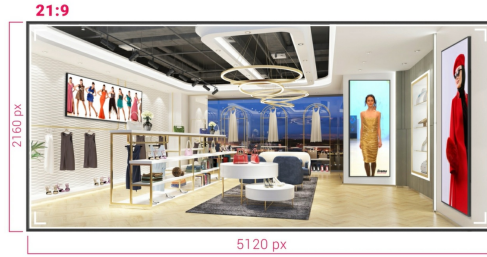

LFD - SIGNAGE DISPLAYS

INFORMATION

ProLite LH10552UWS-B1AG with extra-wide 105" 5K collaboration display

The ProLite LH10552UWS-B1AG delivers stunning 5K UltraWide resolution on a 105" IPS panel, ideal for hybrid meetings, control rooms and immersive presentations. With USB-C connectivity, 100W power delivery, Android OS and integrated speakers with subwoofer, it offers a complete all-in-one solution for modern workspaces.

Flexible Orientation

The ability to position the displays in landscape or portrait orientation means you can make the most of any space and bring your messaging, advertisements, videos and safety information to your audience.

21:9 Ultra-Wide Screen

With an ultra-wide aspect ratio, this professional display provides an expansive canvas to accommodate panoramic commercial signage. The 21:9 Ultra Wide format is also the perfect optimisation for your content capabilities, enhancing our messages and simultaneously attracting your audience on a larger scale.

5K - 11 Mega Pixels

Experience stunning visuals on this IPS panel with 5KUW resolution (5120x2160), offering crisp and clear images for a truly immersive viewing experience.

USB-C Connection

Delivers the latest in video, audio and Touch signal, all through one port.