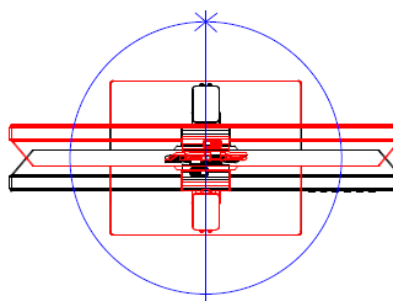

*1.Measuring a screen brightness of 200 nits without audio/ USB/ Card reader connection

*.All specifications are subject to change without notice.

Outline Dimension

Webcam/Swivel:
Clockwise 180°
Counterclockwise 135°

Swivel: +/-180°

Webcam/Tilt: -10°~10°

*Unit: mm(inch)