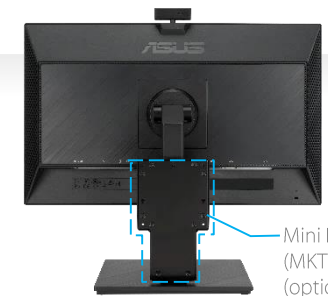

ASUS BE24EQSK

Video Conferencing Monitor

Key Features

Low Blue Light & Flicker Free

Mini PC kit (MKT02) (optional)

Optimized for the finest image and color quality with 178° wide-viewing-angle

Webcam with Mic Array

Built in adjustable 2MP 1080p webcam, mic array plus stereo speakers deliver better online communication

DisplayPort

Extensive connectivity with DisplayPort, HDMI, D-sub, Audio in, Earphone jack

4-way Ergonomic Stand

Ergonomically-designed stand with tilt, swivel (+180° ~ -180°), pivot, and height adjustments

Wall Mountable

Space saving from compatible VESA mount standard (100 x 100 mm) and bundled ASUS miniPC kit(optional)

*1.Measuring a screen brightness of 200 nits without audio/ USB/ Card reader connection

*.All specifications are subject to change without notice.

Outline Dimension

Webcam/Swivel:
Clockwise 180°
Counterclockwise 135°