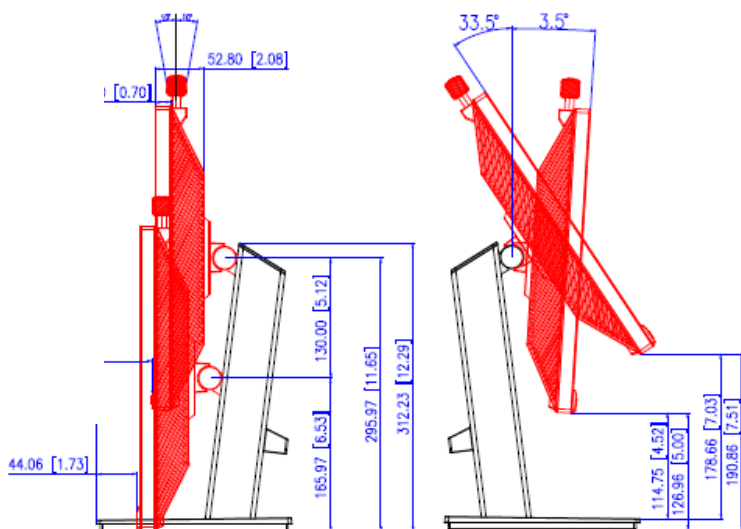

*1.Measuring a screen brightness of 200 nits without audio/ USB/ Card reader connection

*.All specifications are subject to change without notice.

Outline Dimension

Webcam/Swivel:
Clockwise 180°
Counterclockwise 135°

Swivel: +/-180°

Webcam/Tilt: -10°~10°

*Unit: mm(inch)