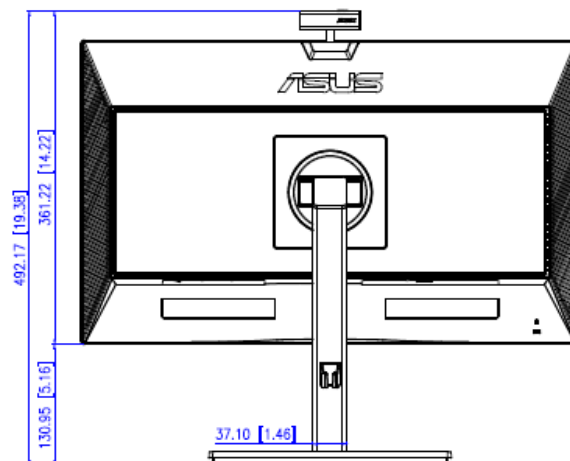

*1.Measuring a screen brightness of 200 nits without audio/ USB/ Card reader connection

*.All specifications are subject to change without notice.

Outline Dimension

Webcam/Swivel:
Clockwise 180°
Counterclockwise 135°

Swivel: +/-180°

Webcam/Tilt: -10°~10°

*Unit: mm(inch)