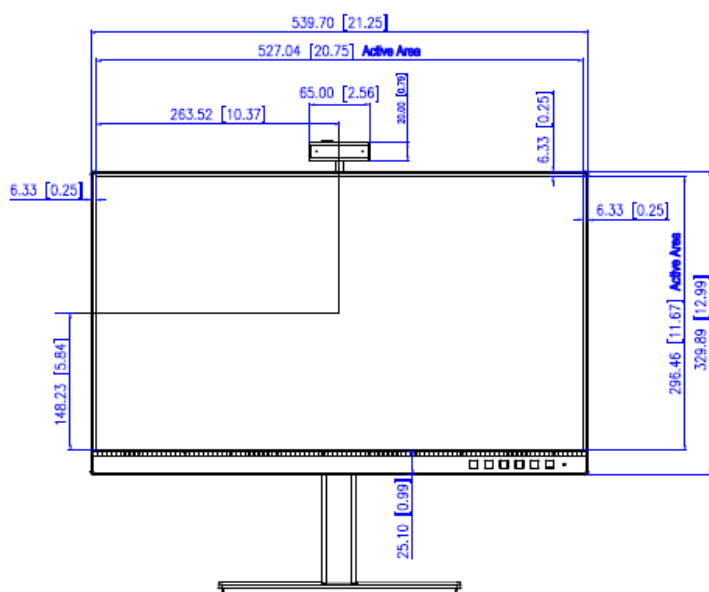

Ergonomically-designed stand with tilt, swivel (+180° ~ -180°), pivot, and height adjustments

Wall Mountable

Space saving from compatible VESA mount standard (100 x 100 mm) and bundled ASUS miniPC kit(optional)

*1.Measuring a screen brightness of 200 nits without audio/ USB/ Card reader connection

*.All specifications are subject to change without notice.

Outline Dimension

Webcam/Swivel:
Clockwise 180°
Counterclockwise 135°

Swivel: +/-180°

Webcam/Tilt: -10°~10°

*Unit: mm(inch)