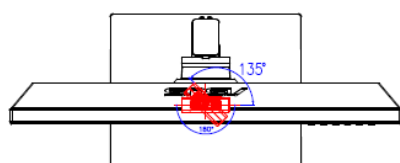

*1.Measuring a screen brightness of 200 nits without audio/ USB/ Card reader connection

*.All specifications are subject to change without notice.

Outline Dimension

Webcam/Swivel:
Clockwise 180°
Counterclockwise 135°

Swivel: +/-180°

Webcam/Tilt: -10°~10°

*Unit: mm(inch)