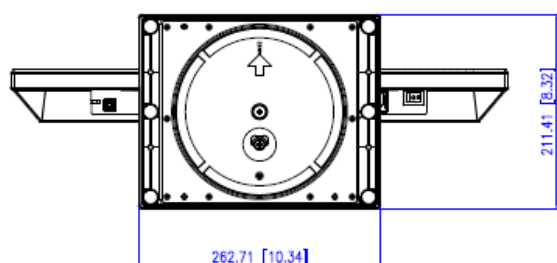

*1.Measuring a screen brightness of 200 nits without audio/ USB/ Card reader connection

*.All specifications are subject to change without notice.

Outline Dimension

Webcam/Swivel:
Clockwise 180°
Counterclockwise 135°

Swivel: +/-180°

Webcam/Tilt: -10°~10°

*Unit: mm(inch)