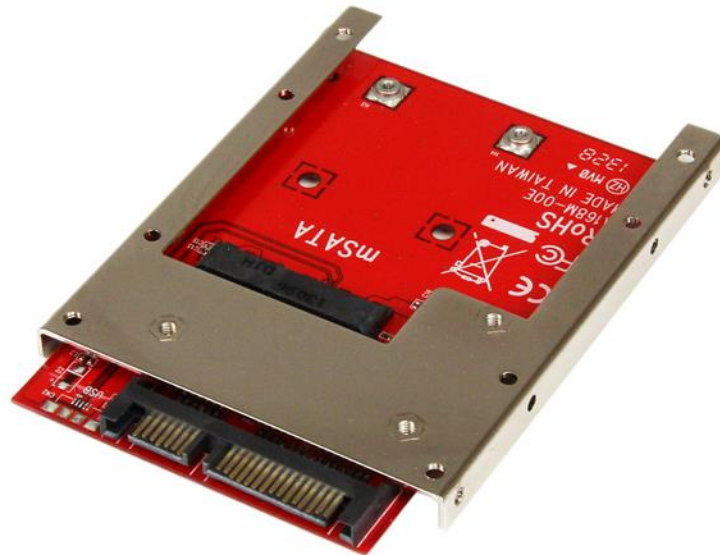

## mSATA SSD to 2.5in SATA Adapter Converter

Product ID: SAT32MSAT257

Vastly increase system performance by adding the speed of an mSATA SSD in any 2.5" SATA application, with the SAT32MSAT257 mSATA to SATA adapter.

Utilize the full potential of your SATA III controller, with an mSATA SSD reducing your DATA transfer bottle neck with file transfer speeds up to 6 Gbps. mSATA SSDs also save you money by reducing your power consumption over regular platter drives.