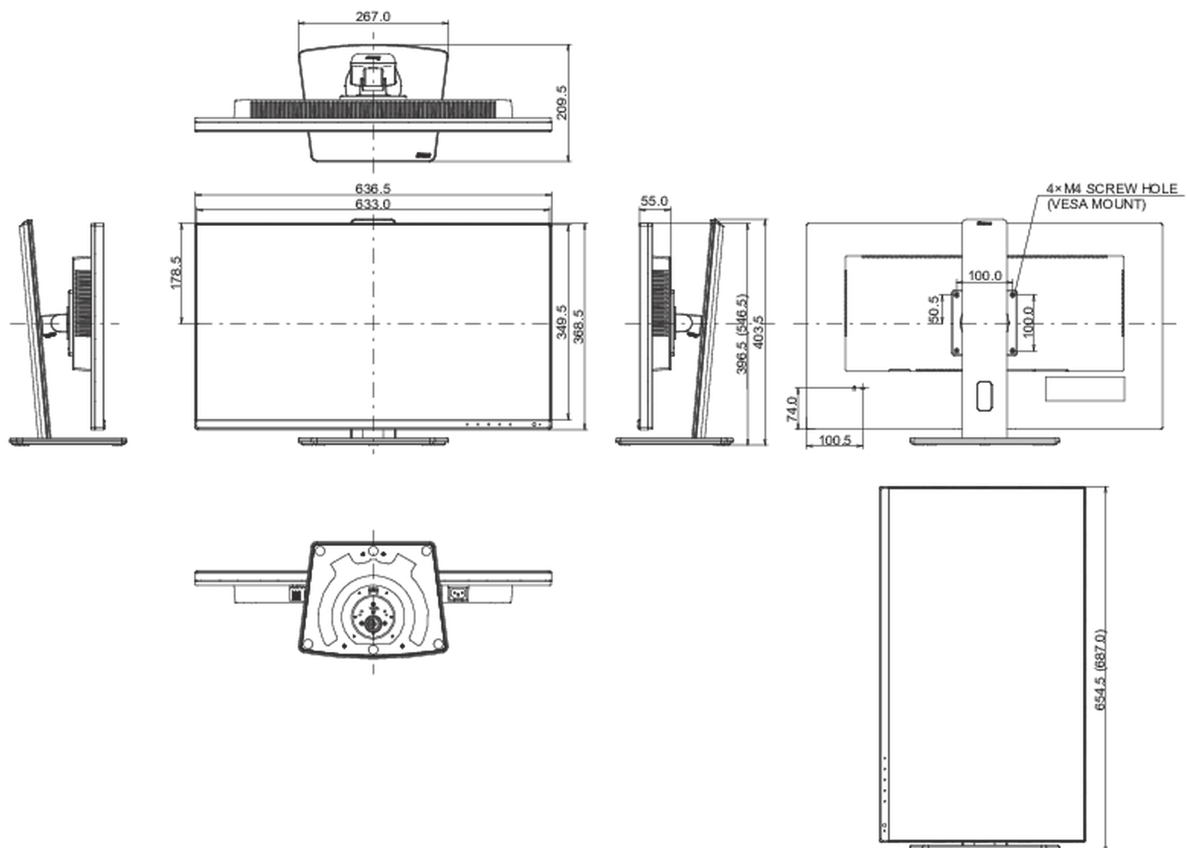

04 MECHANICAL

Display position adjustments	height, swivel, tilt, pivot (rotation both sides)
Height adjustment	150mm
Rotation (PIVOT function)	90°
Swivel stand	90°; 45 ° left; 45° right
Tilt angle	23° up; 5° down
VESA mounting	100 x 100mm
Cable management system	yes

Product dimensions W x H x D	636.5 x 396.5 (546.5) x 209.5mm
Box dimensions W x H x D	723 x 436 x 163mm
Weight (without box)	6.9kg
Weight (with box)	8.9kg
EAN code	4948570121519

All trademarks and registered trademarks acknowledged. E & O E. Specification subject to change without notice. All LCD's comply with ISO-9241-307:2008 in connection with pixel defects.