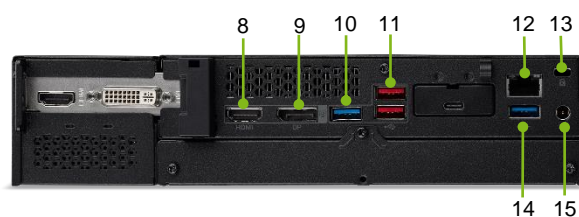

Product views	1. One button recovery 2. Audio combo jack 3. USB 3.2 Gen 2 Type-C™ port 4. USB 3.2 Gen 2 Type-A port 5. USB 3.2 Gen 1 Type-A port	6. Power button 7. Card reader 8. HDMI® port 9. DisplayPort™ 10. USB 3.2 Gen 1 Type-A port	11. USB 3.2 Gen 2 Type-A ports (N6690G only) or USB 2.0 Type-A port (N4690G / N4690GT only) 12. Ethernet (RJ-45) port	13. Kensington lock slot 14. USB 3.2 Gen 1 Type-A port 15. Power connector (DC-in)
Operating system^{1, 2}	Windows 11 Pro 64-bit (Acer recommends Windows 11 Pro for business.)		UEFI Shell	
CPU and chipset¹	12th Generation Intel® Core™ i3 processor, Intel® UHD Graphics 730 Chipset: Intel® B660 Chipset			
Memory^{1, 3, 4}	8 GB DDR4 3200 MHz soDIMM Up to 64 GB of Dual-channel DDR4 3200 MHz			
Storage^{1, 5}	Hard disk drive 256 GB M.2 2280 PCI-E SSD			
Optical media drive	8X DVD-RW drive, 9.0 mm slim, tray-load, M-DISC Ready™			
Audio	Integrated high-definition sound			
Communication	WLAN: 802.11ax/ac/a/b/g/n, Wi-Fi 6E and Bluetooth® 5 802.11ax/ac/a/b/g/n, Wi-Fi 6 and Bluetooth® 5		LAN: Gigabit Ethernet	
Expansion slot(s)	N4690GT: PCIe x16 slot: 0, 1 M.2 slot (for SSD): 1 M.2 slot (for WLAN): 1			
Commercial features	Intrusion alert (via BIOS) One-button recovery (OBR) Kensington lock slot 100% solid capacitors		TPM v2.0 (Trusted Platform Module) WOL (Wake On Lan) PXE (Preboot eXecution Environment) Hard drive password protection (via BIOS)	
Commercial selected options⁷	USB 3.2 Gen 2 Type-C port supporting data transfer, USB charger, video out and power delivery USB 3.2 Gen 2 Type-C port supporting data transfer, USB charger and video out COM (Series) port VESA mounting kit		Additional 2nd HDMI® port Additional 2nd DisplayPort™ Internal speaker Additional D-SUB port SD card reader module (N4690G / N6690G only)	
Dimensions	186.3 (W) x 186.3 (D) x 36.2 (H) mm (7.33 x 7.33 x 1.43 inches) 186.3 (W) x 186.3 (D) x 56.3 (H) mm (7.33 x 7.33 x 2.22 inches) 243.8 (W) x 186.3 (D) x 56.3 (H) mm (9.6 x 7.33 x 2.22 inches) (N6690G / N4690G only)			
Power supply and battery	3-pin 135 W AC adapter (N6690G / N4690G only) 3-pin 90 W AC adapter 3-pin 65 W AC adapter			
System compliance	RoHS, DMI, GS, ENERGY STAR®, PC2001			
Options and accessories	Wireless (2.4 GHz RF) keyboard and mouse USB keyboard and mouse			
Certification	BSMI VCCI CE FCC		CB EPEAT Silver TCO Certified (N4690GT only)	
P/N, EAN	DT.VW7EH.001, 4711121129506			
Short Description	Veriton Mini N4690GT I34208 Pro - Intel® Core™ i3-12100 - 8GB DDR4 - 256GB PCIe NVMe SSD - Intel® UHD Graphics 730 - Intel® Wi-Fi 6 AX 201 (2x2) + BT 5 - Windows 11 Pro - VESA - 1 Years On-Site + 2 Years Carry In			
Standard Warranty	3 year (1st Year On-Site, 2nd and 3rd Year Pick Up & Return / Drop-off Collection points) – <i>Extended warranty available, please contact your local representative</i>			
1.	Specifications vary depending on model.			
2.	64-bit software is required to enjoy the advantages of 64-bit processing.			
3.	A 64-bit operating system is required to enjoy the ultimate performance of 4 GB or higher memory.			
4.	Memory speed may vary, depending on the CPU, chipset or memory fitted.			
5.	1 GB is 1 billion bytes. Actual formatted capacity is less and may vary depending on preloaded materials and operating environment. Recovery Management uses a portion of the stated hard disk capacity as dedicated backup space.			
6.	Total available graphics memory comprises dedicated video memory, system memory, and shared system memory. This figure will vary depending on system memory, installed drivers, BIOS settings and other factors.			
7.	Only one of the additional options can be selected.