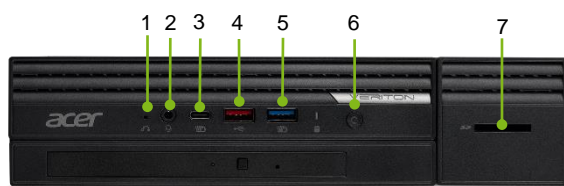

Product views	1. One button recovery 2. Audio combo jack 3. USB 3.2 Gen 2 Type-C™ port 4. USB 3.2 Gen 2 Type-A port 5. USB 3.2 Gen 1 Type-A port	6. Power button 7. Card reader 8. HDMI® port 9. DisplayPort™ 10. USB 3.2 Gen 1 Type-A port	11. USB 3.2 Gen 2 Type-A ports (N6690G only) or USB 2.0 Type-A port (N4690G / N4690GT only) 12. Ethernet (RJ-45) port	13. Kensington lock slot 14. USB 3.2 Gen 1 Type-A port 15. Power connector (DC-in)
Operating system^{1, 2}	Windows 11 Pro 64-bit (Acer recommends Windows 11 Pro for business.)		UEFI Shell	
CPU and chipset¹	12th Generation Intel® Core™ i3 processor, Intel® UHD Graphics 730 Chipset: Intel® B660 Chipset			
Memory^{1, 3, 4}	8 GB DDR4 3200 MHz soDIMM Up to 64 GB of Dual-channel DDR4 3200 MHz			
Storage^{1, 5}	Hard disk drive 256 GB M.2 2280 PCI-E SSD			
Optical media drive	8X DVD-RW drive, 9.0 mm slim, tray-load, M-DISC Ready™			
Audio	Integrated high-definition sound			
Communication	WLAN: 802.11ax/ac/a/b/g/n, Wi-Fi 6E and Bluetooth® 5 802.11ax/ac/a/b/g/n, Wi-Fi 6 and Bluetooth® 5		LAN: Gigabit Ethernet	
Expansion slot(s)	N4690GT: PCIe x16 slot: 0, 1 M.2 slot (for SSD): 1 M.2 slot (for WLAN): 1			
Commercial features	Intrusion alert (via BIOS) One-button recovery (OBR) Kensington lock slot 100% solid capacitors		TPM v2.0 (Trusted Platform Module) WOL (Wake On Lan) PXE (Preboot eXecution Environment) Hard drive password protection (via BIOS)	
Commercial selected options⁷	USB 3.2 Gen 2 Type-C port supporting data transfer, USB charger, video out and power delivery USB 3.2 Gen 2 Type-C port supporting data transfer, USB charger and video out COM (Series) port VESA mounting kit		Additional 2nd HDMI® port Additional 2nd DisplayPort™ Internal speaker Additional D-SUB port SD card reader module (N4690G / N6690G only)	
Dimensions	186.3 (W) x 186.3 (D) x 36.2 (H) mm (7.33 x 7.33 x 1.43 inches) 186.3 (W) x 186.3 (D) x 56.3 (H) mm (7.33 x 7.33 x 2.22 inches) 243.8 (W) x 186.3 (D) x 56.3 (H) mm (9.6 x 7.33 x 2.22 inches) (N6690G / N4690G only)			
Power supply and battery	3-pin 135 W AC adapter (N6690G / N4690G only) 3-pin 90 W AC adapter 3-pin 65 W AC adapter			
System compliance	RoHS, DMI, GS, ENERGY STAR®, PC2001			
Options and accessories	Wireless (2.4 GHz RF) keyboard and mouse USB keyboard and mouse			
Certification	BSMI VCCI CE FCC		CB EPEAT Silver TCO Certified (N4690GT only)	
P/N, EAN	DT.VW7EH.001, 4711121129506			
Short Description	Veriton Mini N4690GT I34208 Pro - Intel® Core™ i3-12100 - 8GB DDR4 - 256GB PCIe NVMe SSD - Intel® UHD Graphics 730 - Intel® Wi-Fi 6 AX 201 (2x2) + BT 5 - Windows 11 Pro - VESA - 1 Years On-Site + 2 Years Carry In			
Standard Warranty	3 year (1st Year On-Site, 2nd and 3rd Year Pick Up & Return / Drop-off Collection points) – <i>Extended warranty available, please contact your local representative</i>			
1.	Specifications vary depending on model.			
2.	64-bit software is required to enjoy the advantages of 64-bit processing.			
3.	A 64-bit operating system is required to enjoy the ultimate performance of 4 GB or higher memory.			
4.	Memory speed may vary, depending on the CPU, chipset or memory fitted.			
5.	1 GB is 1 billion bytes. Actual formatted capacity is less and may vary depending on preloaded materials and operating environment. Recovery Management uses a portion of the stated hard disk capacity as dedicated backup space.			
6.	Total available graphics memory comprises dedicated video memory, system memory, and shared system memory. This figure will vary depending on system memory, installed drivers, BIOS settings and other factors.			
7.	Only one of the additional options can be selected.