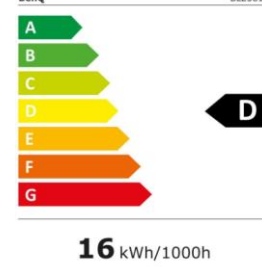

Data sheet

BenQ BL2581T

63,5 cm / 25" LED-Display

- 1920 x 1200 WUXGA / 16:10
- Height Adjustment incl. Pivot
- Brightness Intelligence
- USB 3.0 Hub

Model : BL2381T
Art. No. / EAN Code : 9H.LHNLB.QBE / 471 8755 07787 6

Panel

Type : 63,5 cm / 25" Wide, IPS-Panel
Resolution : 1920 x 1200 / 16:10
Pixel Pitch : 0,28 mm
Picture diagonal / -area (w x h) : 635,00 mm / 535,45 x 338,76 mm
Max. Colors : 16.7 Million
Panel : 8 Bit
Viewing Angle H/V (CR>=10) : 178°/ 178°
Contrast (static) : 1000:1
Contrast (dynamic) : 20 million:1
Brightness : 300 cd/m²
Response Time : 5 ms (GtG)

Connection:

HDMI Connector : 1x HDMI 1.4
D-Sub Connector : 1x VGA
DisplayPort Connector : 1x DP 1.2
DVI Connector : 1x DVI-D
USB hub : 4x USB 3.0 (4x downstream / 1x upstream)
Headphone Jack / Audio out : Yes / Yes
Frequency H/V : 30-83 KHz / 50-76 Hz

Control

Controls : On/Off power button, 5 OSD buttons

Extra

Picture quality : Flicker Free, Low Blue Light, Brightness Intelligence, ColorWeakness
Speaker : 1W x 2
Protection : Kensington Lock
Mounting VESA : 100 x 100 mm
Height Adjustment : 140 mm incl. Pivot
Tilt : -5° / +20°
Swivel: 45° / 45° left/right

Energy

Power Supply : internal
Voltage for operation : 100V – 240V / 50Hz – 60Hz
Power consumption (Base on Energy star) : 16 W
Power consumption (On Mode) : 55 W
Power consumption (Off mode) : 0.5 W

Certification

TCO : 8.0
Energy Star : 8.0
EPEAT : Bronze
General : TÜV GS, CE
Ergonomics : TÜV Ergo ISO 9241-307
Pixel fault class : I

Environment

Operation : + 5 ~ +40°C; 20 ~ 90% air humidity
Storage : -20 ~ +60°C; 10 ~ 90% air humidity

Characteristic

Weight net : 6.8 kg
Housing Color : Black
Dimension with base / w/o base (H x W x D) : 549 x 549 x 230 / 385 x 549 x 59 mm
Accessories : Power-, DP-cable, USB- cable

Warranty Terms : 3 years on-site exchange

Brightness Intelligence™

Color weakness mode