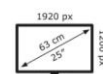

Panel

Type : 63,5 cm / 25" Wide, IPS-Panel
Resolution : 1920 x 1200 / 16:10
Pixel Pitch : 0,28 mm
Picture diagonal / -area (w x h) : 635,00 mm / 535,45 x 338,76 mm
Max. Colors : 16.7 Million
Panel : 8 Bit
Viewing Angle H/V (CR>=10) : 178°/ 178°
Contrast (static) : 1000:1
Contrast (dynamic) : 20 million:1
Brightness : 300 cd/m²
Response Time : 5 ms (GtG)

Characteristic

Weight net : 6.8 kg
Housing Color : Black
Dimension with base / w/o base (H x W x D) : 549 x 549 x 230 / 385 x 549 x 59 mm
Accessories : Power-, DP-cable, USB- cable

Warranty Terms : 3 years on-site exchange