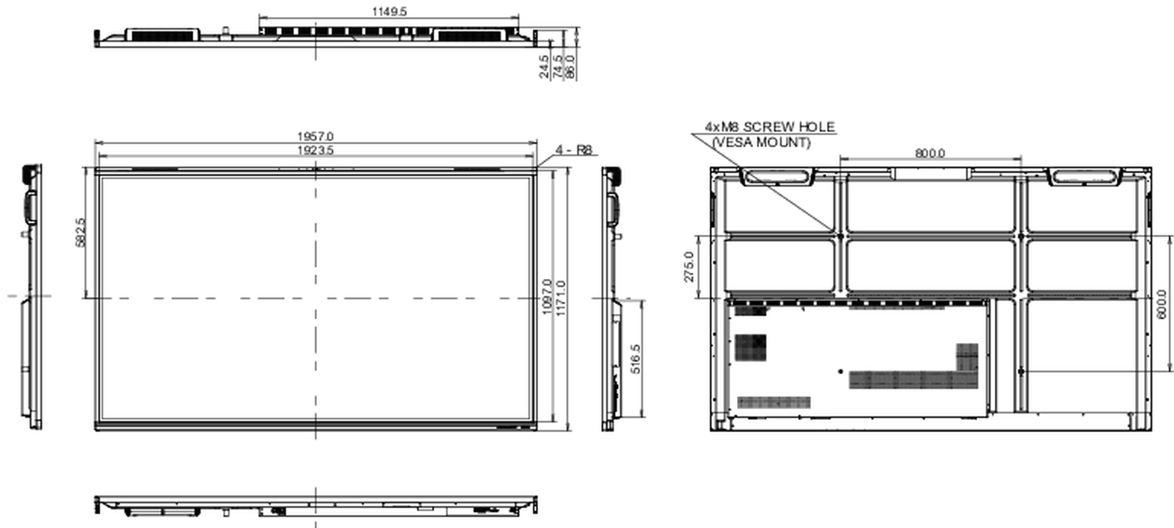

## 10 DIMENSIONS / WEIGHT

Product dimensions W x H x D	1957 x 1171 x 86mm
Box dimensions W x H x D	2110 x 1291 x 225mm
Weight (without box)	63.6kg
Weight (with box)	80.2kg
EAN code	4948570122042

All trademarks and registered trademarks acknowledged. E & O E. Specification subject to change without notice. All LCD's comply with ISO-9241-307:2008 in connection with pixel defects.