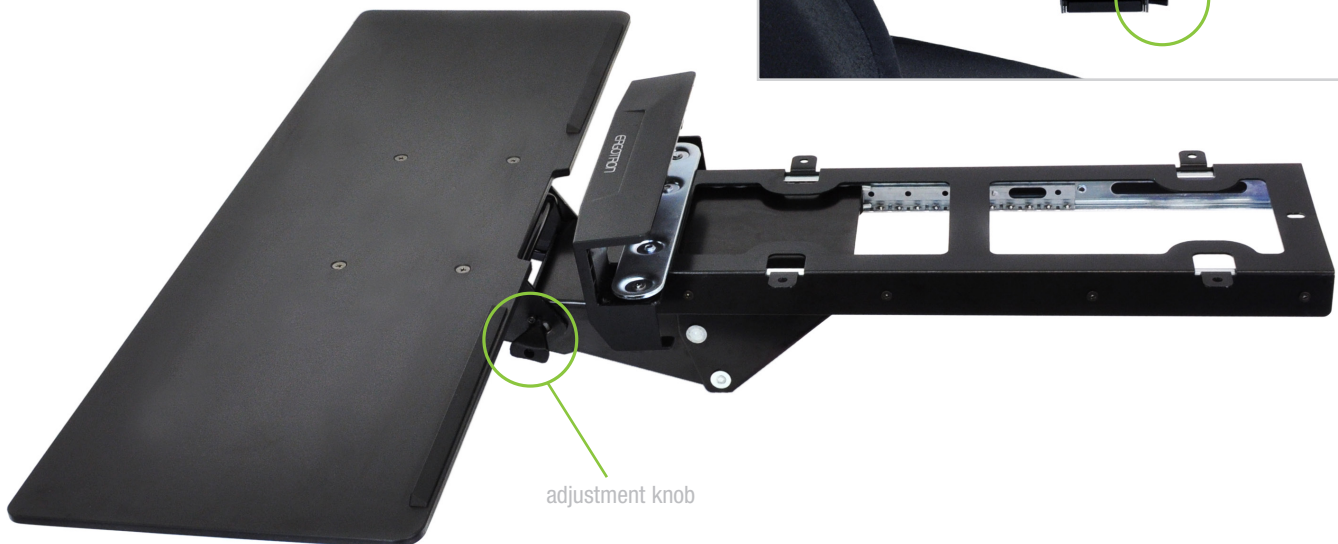

Ergotron®

Neo-Flex® Underdesk Keyboard Arm

Highlights

- Lift, lower and tilt your keyboard for optimum comfort
- Stores under the worksurface when not in use
- Tray accommodates larger keyboards and mouse equipment with large one-piece surface
- Easy and flexible installation: inconspicuously clamps to front edge of desktop; or remove clamp and attach with four screws under the surface
- Ball-bearing slides produce smooth motion
- Durable and sturdy construction: arm and slide are made of steel and tray is composed of robust phenolic material
- Provides a solid and stable data-entry platform

This adjustable keyboard platform is a necessity in any word-processing office application. Match this accessory with a monitor stand or arm for a complete ergonomic desktop solution.

Provides a full range of height and tilt adjustment to accommodate a wide range of computer users. Stores the keyboard conveniently under the worksurface, where it can be pulled out whenever it's needed.

- Single knob adjustment for both height and tilt settings
- Tray dimensions: 26.9" x 8.9" (68,3 x 22,6 cm); large surface designed specifically to accommodate ergonomic keyboards
- Compatible with desktop worksurfaces from .75" (1,9 cm) up to 1.5" (3,8 cm) thick
- Extend/retract range 10.75" (27,3 cm)
- Mounting options:
Attaches with front-clamp and a single screw (required for greater stability)
Attaches with four screws (supplied with product)
- Designed to meet ANSI/BIFMA X5.5-2008 requirements

LCD Size	Weight Capacity	Lift	Tilt	Pan	Rotation	VESA
—	≤ 3 lbs ≤ 1,4 kg	6" 15,2 cm	15°	—	—	—

Product Name	Neo-Flex Underdesk Keyboard Arm
Part Number	97-582-009 (black)
Product Includes	Keyboard arm, tray, desk clamp, and screws for mounting to the desk surface
Shipping Dimensions	34.2" x 11" x 12.75" (86,9 x 28 x 32,4 cm)
Shipping Weight	14.4 lbs (6,6 kg)
Warranty	3 years