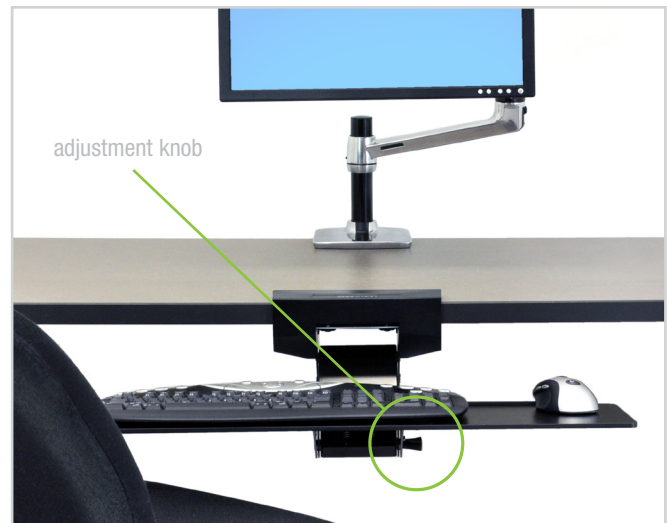

Ergotron®

Neo-Flex® Underdesk Keyboard Arm

Highlights

- Lift, lower and tilt your keyboard for optimum comfort
- Stores under the worksurface when not in use
- Tray accommodates larger keyboards and mouse equipment with large one-piece surface
- Easy and flexible installation: inconspicuously clamps to front edge of desktop; or remove clamp and attach with four screws under the surface
- Ball-bearing slides produce smooth motion
- Durable and sturdy construction: arm and slide are made of steel and tray is composed of robust phenolic material
- Provides a solid and stable data-entry platform

This adjustable keyboard platform is a necessity in any word-processing office application. Match this accessory with a monitor stand or arm for a complete ergonomic desktop solution.

Provides a full range of height and tilt adjustment to accommodate a wide range of computer users. Stores the keyboard conveniently under the worksurface, where it can be pulled out whenever it's needed.

- Single knob adjustment for both height and tilt settings
- Tray dimensions: 26.9" x 8.9" (68,3 x 22,6 cm); large surface designed specifically to accommodate ergonomic keyboards
- Compatible with desktop worksurfaces from .75" (1,9 cm) up to 1.5" (3,8 cm) thick
- Extend/retract range 10.75" (27,3 cm)
- Mounting options:
Attaches with front-clamp and a single screw (required for greater stability)
Attaches with four screws (supplied with product)
- Designed to meet ANSI/BIFMA X5.5-2008 requirements

LCD Size	Weight Capacity	Lift	Tilt	Pan	Rotation	VESA
—	≤ 3 lbs ≤ 1,4 kg	6" 15,2 cm	15°	—	—	—

Product Name	Neo-Flex Underdesk Keyboard Arm
Part Number	97-582-009 (black)
Product Includes	Keyboard arm, tray, desk clamp, and screws for mounting to the desk surface
Shipping Dimensions	34.2" x 11" x 12.75" (86,9 x 28 x 32,4 cm)
Shipping Weight	14.4 lbs (6,6 kg)
Warranty	3 years