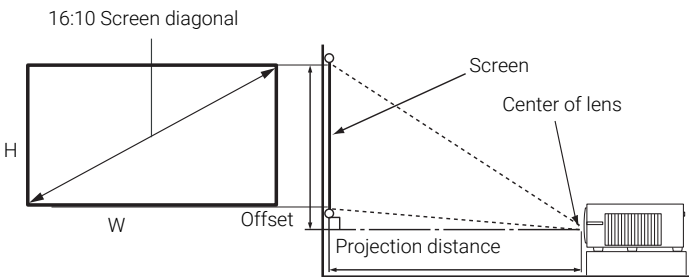

\* The Contrast is measured by Full On/Full Off standard.

\*\* Light Source Life results will vary depending on environmental conditions and usage. Actual product's features and specifications are subject to change without notice.

## INPUT AND OUTPUT TERMINALS

## DIMENSIONS

## PROJECTION DIMENSIONS