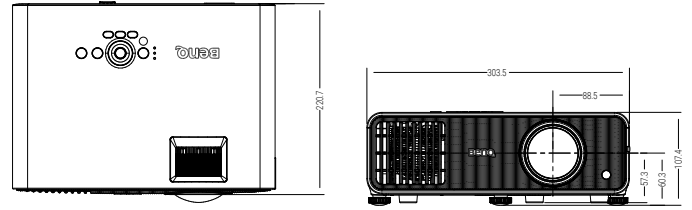

INPUT AND OUTPUT TERMINALS

DIMENSIONS

PROJECTION DIMENSIONS

DISTANCE CHART

Screen Size		Projection Distance (mm)			Offset (mm)		
Diagonal		H (mm)	W (mm)	Min distance (with max zoom)		Average	Max distance (with min zoom)
(Inch)	(mm)						
30	762	404	646	465	514	562	0
40	1016	538	862	620	685	750	0
50	1270	673	1077	775	856	937	0
60	1524	808	1292	930	1027	1124	0
70	1778	942	1508	1086	1199	1312	0
80	2032	1077	1723	1241	1370	1499	0
90	2286	1212	1939	1396	1541	1687	0
100	2540	1346	2154	1551	1712	1874	0
110	2794	1481	2369	1706	1884	2061	0
120	3048	1615	2585	1861	2055	2249	0
130	3302	1750	2800	2016	2226	2436	0
140	3556	1885	3015	2171	2397	2623	0
150	3810	2019	3231	2326	2569	2811	0
160	4064	2154	3446	2481	2740	2998	0
170	4318	2289	3662	2636	2911	3186	0
180	4572	2423	3877	2791	3082	3373	0
190	4826	2558	4092	2947	3253	3560	0
200	5080	2692	4308	3102	3425	3748	0

CEILING / WALL MOUNT CHART

Ceiling/Wall mount screw: M4, (Max L = 25 mm; Min L = 20 mm)

To optimize the projection quality, we suggest to project images in an area without grayscale.

All units in mm

benq.eu/en-eu/business/projector.html

BenQ

© 2023 BenQ Corp. Specifications may vary by region, please visit your local stores for details. Actual product's features and specifications are subject to change without notice. This material may include corporate names and trademarks of third parties which are the properties of the third parties respectively.