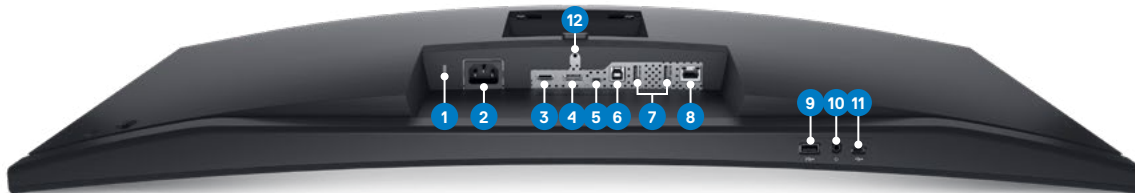

Connectivity

1 Security lock slot	4 DisplayPort (in)	7 Super speed USB 5Gbps (USB 3.2 Gen1)	10 Headphone jack
2 Power connector	5 USB-C upstream/DisplayPort	8 RJ45 connector	11 USB-C downstream port
3 HDMI port	6 USB-B upstream port	9 Super speed USB 5Gbps (USB 3.2 Gen1)	12 Stand lock

† Based on Dell analysis of publicly available information of competitive desktop monitors, October 2020.

* Dell monitors are #1 Worldwide for 7 consecutive years (2013, Q2 to 2020, Q3)! Source: IDC Worldwide Quarterly PC Monitor Tracker, Q3, 2020.

** Based on internal analysis, November 2019, ID#G19000453.

*** Based on Dell internal analysis of battery life usage model calculations and 3 million keystrokes per year, November 2019. Results vary depending on usage and computing conditions.

1 Windows Hello requires specialized hardware, including fingerprint reader, illuminated IR sensor or other biometric sensors.

2 Ethernet connection via the RJ45 port.

3 MAC Address pass-through functionality is tested to work with most Dell PC systems. Functionality on non-Dell systems may vary.

4 Download Dell Display Manager for free at www.dell.com/ddm.

5 Source: TÜV Rheinland certified – Low Blue Light Hardware Solution and Flicker Free

6 For a copy of the Limited Hardware Warranty, write to Dell USA LP, Attention: Warranties One Dell Way, Round Rock, TX 78682 or see dell.com/warranty for details.

7 Advanced Exchange Service: Dell will send you a replacement monitor the next business day in most cases, if deemed necessary after phone/online diagnosis. Shipping times may vary by location and for monitors 55" and above. Fee charged for failure to return defective unit. See dell.com/servicecontracts/global for details.

8 Availability varies by region, please visit dell.com/support for details.

9 As defined in EU 2019/2021 and EU 2019/2013.

10 Max brightness and contrast setting with maximum power loading on all USB ports.

11 EPEAT Gold registered where applicable. EPEAT registration varies by country. See www.epeat.net for registration status by country.

Dell.com/monitors

Product availability varies by country. Please contact your Dell representative for more information.

© 2021 Dell Inc. or its subsidiaries. All Rights Reserved. Dell Technologies, Dell, EMC, Dell EMC and other trademarks are trademarks of Dell Inc. or its subsidiaries. Other trademarks may be trademarks of their respective owners. USB Type-C® and USB-C® are registered trademarks of USB Implementers Forum.