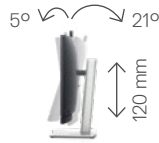

Tilt and height adjustable