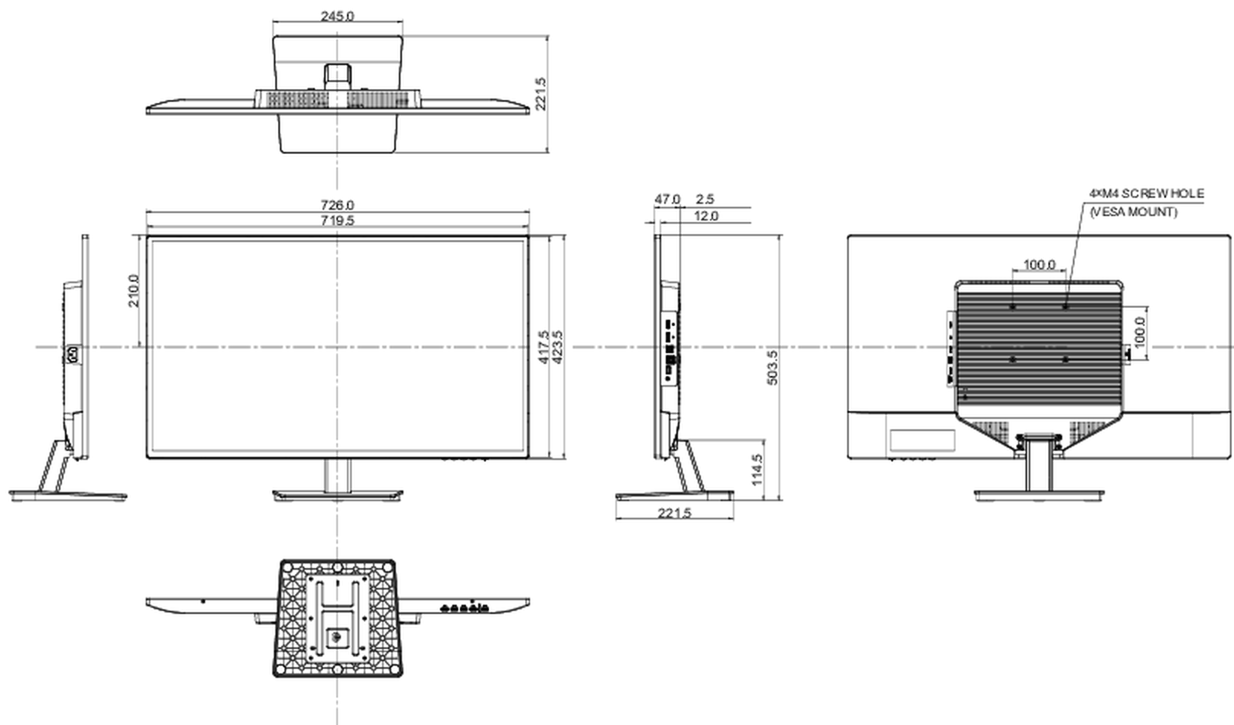

## 04 MECHANICAL

Display position adjustments	tilt
Tilt angle	20° up; 4° down
VESA mounting	100 x 100mm
Cable management system	yes

## 08 DIMENSIONS / WEIGHT

Product dimensions W x H x D

726 x 503.5 x 221.5mm

Weight (without box)

6.9kg

EAN code

4948570123643

All trademarks and registered trademarks acknowledged. E & O E. Specification subject to change without notice. All LCD's comply with ISO-9241-307:2008 in connection with pixel defects.