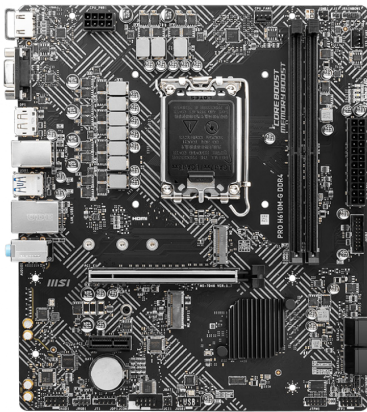

bluechip BUSINESSline L3383 *Green*

hardware

brand:.....bluechip
 chassis:.....mini tower
 dimensions:.....378 mm (h) × 198 mm (w) × 401 mm (d)
 power supply:.....350 watts (80Plus Bronze certified)
 mainboard:.....msi® PRO H610M-G DDR4
 chipset:.....Intel® H610
 processor:.....Intel® Core™ i5-12400 (6P + 0E cores, up to 4.40 GHz)
 memory:.....8 GB DDR4 (2 sockets, up to 64 GB)
 storage:.....500 GB NVMe SSD
 external connectivity (front):.....2 × USB 3.2 Gen 1, 2 × USB 2.0,
headphone, microphone
 external connectivity (rear):.....PS/2 combo, 2 × USB 3.2 Gen 1,
4 × USB 2.0, VGA, HDMI, DisplayPort, Gigabit LAN, 3-in-1 audio
 PCI slots:.....1 × PCI Express 4.0 x16, 1 × PCI Express 3.0 x1
 graphic:.....Intel® UHD graphic
 optical drive:.....DVD+/-R/RW
 sound:.....onboard