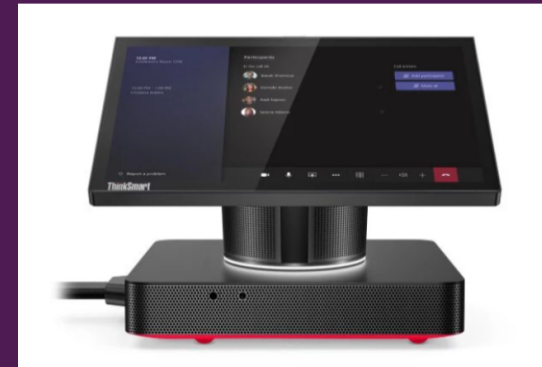

ThinkSmart Hub

This next-generation meeting room system facilitates superior collaboration and teamwork from anywhere around the globe. Built on the Microsoft Teams Room platform, it enables employees to chat in real time. It comes with strong features like the 8th generation Intel Core i5 Processor for a seamless experience; a compact design and a completely redesigned clutter-reducing cable management system give the tabletop an organized look and feel.

Enjoy immersive sound from anywhere in the meeting room with its four built-in 3W speakers and four dual-array mics. The 10.1" FHD (1920 x 1200) antiglare, smudge-resistant display features 320 nits brightness; its 360-degree rotatable touchscreen allows users to share control and collaborate effectively.

With one-touch start functionality, join meetings instantly without any delay. Plus, it has the subscription-based ThinkSmart Manager console – a centralized location from where IT teams can deploy, manage, and troubleshoot all Hub devices.

Intel UHD Graphics 620

Memory

8 GB (Dual-Channel) DDR4-2400 MHz

Storage

128 GB PCIe TLC SSD

Audio

4x premium tuned speakers

4x omnidirectional mics for 360-degree audio capture