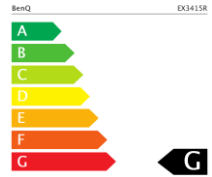

Data sheet

BenQ EX3415R

86.36 cm / 34" IPS LED Display

- High Dynamic Range (HDRi)
- 1 ms Response Time (MPRT)
- Brightness Intelligence Plus Technology
- Curved 1900R
- 144 Hz Refresh Rate

35 kWh/1000h

Panel	Model : EX3415R Art. No. / EAN Code : 9H.LK2LJ.TBE / 471 8755 08537 6 Type : 86.36 cm / 34" Wide TFT, IPS-Panel native resolution : 3440 x 1440 / 21:9 Pixel pitch : 0.233 mm Picture diagonal / -area (W x H) : 799.8 x 334.8 mm Max. colors : 1.07 Billion Viewing angle H / V (CR>10) : 178° / 178° Panel : 10 Bit Contrast static / dynamic : 1000:1 / 20 million.:1 Brightness : 400 cd/m ² Response time : 1 ms (MPRT) / 2 ms (GtG)
Input	USB input : USB 3.0 (2x downstream, 1x upstream) HDMI input : HDMI 2.0 x 2 Display Port input : DP 1.4 Headphone input : yes Frequency H / V : 30 ~ 226 kHz / 24 ~ 144 Hz
Control	Controls : On/Off power switch, OSD buttons Special : 144 Hz, HDRi, dynamic power saving (DPS), color vibrance, Freesync, PIP/PBP, low blue light, black eQualizer, brightness intelligence plus and flicker free
Extra	Safety : Kensington Lock Wall Mounting : VESA 100 x 100 mm, via VESA wall mount transfer kit High adjustment : 100 mm Tilt : -5° / +15° front/ back Swivel : -15° / +15° left/ right Speaker : 2x 2W + 5W Woofer
Energy	Power supply : ext. power adapter Voltage for operation : 100V~ 240V / 50 ~ 60 Hz Power consumption : 38 W (sleep mode) : < 0.5 W
Certification	Safety : CE, TÜV Bauart Ergonomics : ISO 9241-307
Environment	Operation : + 5 ~ +40°C ; 20 ~ 90% air humidity Storage : -20 ~ +60°C ; 10 ~ 90% air humidity
Characteristic	Weight net. : 12.6 kg Housing color : grey Dimension with base (H x W x D) : 525 x 815.2 x 269.7 mm Accessories : Power-, DP-, HDMI- cable, IO cover Quick guide, remote control Warranty term : 2 years Pick-up Repair and Return