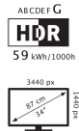

Data sheet

BenQ EX3415R

86.36 cm / 34" IPS LED Display

- High Dynamic Range (HDRi)
- 1 ms Response Time (MPRT)
- Brightness Intelligence Plus Technology
- Curved 1900R
- 144 Hz Refresh Rate

35 kWh/1000h

Panel	Model : EX3415R Art. No. / EAN Code : 9H.LK2LJ.TBE / 471 8755 08537 6 Type : 86.36 cm / 34" Wide TFT, IPS-Panel native resolution : 3440 x 1440 / 21:9 Pixel pitch : 0.233 mm Picture diagonal / -area (W x H) : 799.8 x 334.8 mm Max. colors : 1.07 Billion Viewing angle H / V (CR>10) : 178° / 178° Panel : 10 Bit Contrast static / dynamic : 1000:1 / 20 million.:1 Brightness : 400 cd/m ² Response time : 1 ms (MPRT) / 2 ms (GtG)
Input	USB input : USB 3.0 (2x downstream, 1x upstream) HDMI input : HDMI 2.0 x 2 Display Port input : DP 1.4 Headphone input : yes Frequency H / V : 30 ~ 226 kHz / 24 ~ 144 Hz
Control	Controls : On/Off power switch, OSD buttons Special : 144 Hz, HDRi, dynamic power saving (DPS), color vibrance, Freesync, PIP/PBP, low blue light, black eQualizer, brightness intelligence plus and flicker free
Extra	Safety : Kensington Lock Wall Mounting : VESA 100 x 100 mm, via VESA wall mount transfer kit High adjustment : 100 mm Tilt : -5° / +15° front/ back Swivel : -15° / +15° left/ right Speaker : 2x 2W + 5W Woofer
Energy	Power supply : ext. power adapter Voltage for operation : 100V~ 240V / 50 ~ 60 Hz Power consumption : 38 W (sleep mode) : < 0.5 W
Certification	Safety : CE, TÜV Bauart Ergonomics : ISO 9241-307
Environment	Operation : + 5 ~ +40°C ; 20 ~ 90% air humidity Storage : -20 ~ +60°C ; 10 ~ 90% air humidity
Characteristic	Weight net. : 12.6 kg Housing color : grey Dimension with base (H x W x D) : 525 x 815.2 x 269.7 mm Accessories : Power-, DP-, HDMI- cable, IO cover Quick guide, remote control Warranty term : 2 years Pick-up Repair and Return