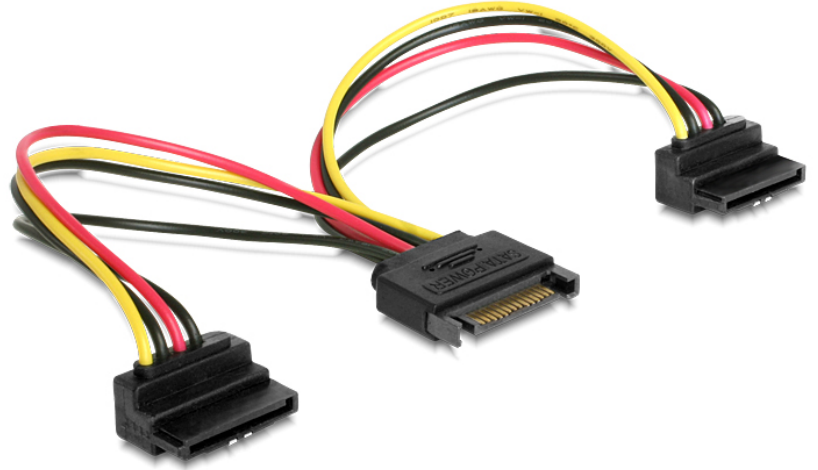

Delock Cable Power SATA 15pin > 2x SATA HDD – angled

Description

This power cable enables you to connect and supply power to 2 SATA hard disks via one SATA 15 pin port of a power supply. The angled SATA connector lead the cable downwards from the SATA HDD so that you can still connect your drive in spite of space problems. The metal clips on the SATA interfaces provides additional stability.

ca. 15 cm

Specification

- Connector: 15 pin SATA > 2 x SATA - angled 90° down
- Power connector for 2 x SATA HDD
- Length: ca. 15 cm

System requirements

- Power supply with a free SATA power port

Item No. 60128

EAN 4043619601288

Country of origin China

Package content

- SATA power cable

Package

Tüte