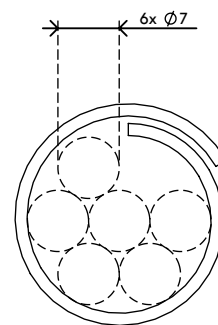

## Addit cable eater $\varnothing$ 25 mm /20 m 762

A great way to tidy up signal and power cables. Simply bundle the cables together with your hand, apply the cable eater's hand tool and feed the cables through the cable eater. Hand tools need to be ordered separately.

- Saves time and aggravation
- Easy to apply with a hand tool
- Dimensions ( $\varnothing$  x l): 25 mm x 20 m
- Suitable for 6 cables of 7 mm thickness

**dataflex**

feeling at work

Addit cable eater  $\varnothing 25$  mm / 20 m 762

# 33.762

 500 x 500 x 160 mm

 1 pcs

 silver

 1,63 kg

 805410337629