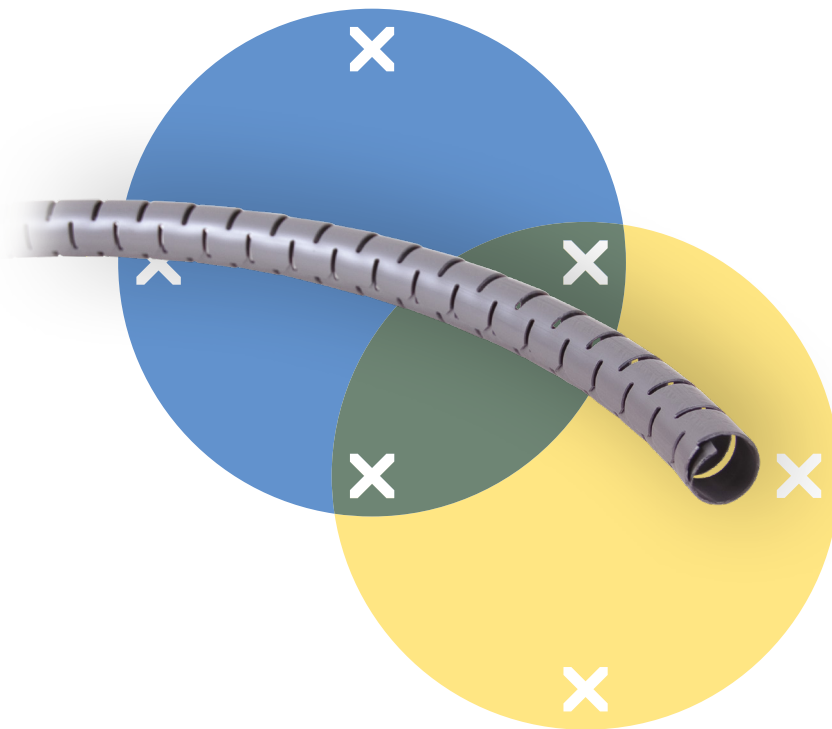

addit

33.762

Addit cable eater $\varnothing$ 25 mm /20 m 762

A great way to tidy up signal and power cables. Simply bundle the cables together with your hand, apply the cable eater's hand tool and feed the cables through the cable eater. Hand tools need to be ordered separately.

- Saves time and aggravation
- Easy to apply with a hand tool
- Dimensions ($\varnothing$ x l): 25 mm x 20 m
- Suitable for 6 cables of 7 mm thickness

dataflex

feeling at work