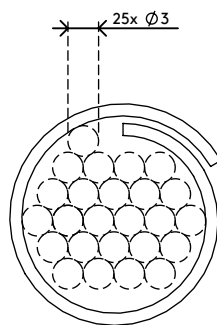

## Addit cable eater $\varnothing$ 25 mm /20 m 762

A great way to tidy up signal and power cables. Simply bundle the cables together with your hand, apply the cable eater's hand tool and feed the cables through the cable eater. Hand tools need to be ordered separately.

- Saves time and aggravation
- Easy to apply with a hand tool
- Dimensions ( $\varnothing$  x l): 25 mm x 20 m
- Suitable for 6 cables of 7 mm thickness

**dataflex**

feeling at work

Addit cable eater  $\varnothing 25$  mm / 20 m 762

# 33.762

 500 x 500 x 160 mm

 1 pcs

 silver

 1,63 kg

 805410337629