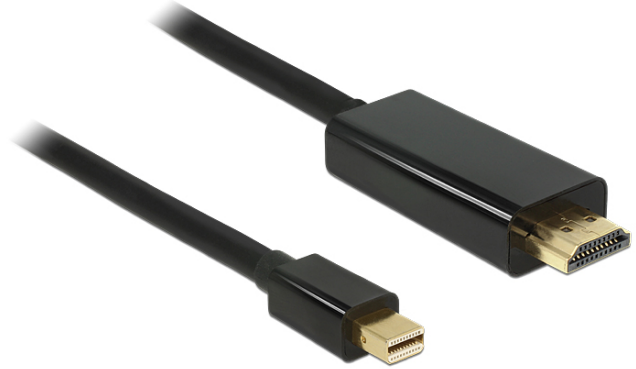

Delock Cable mini Displayport 1.1 male > HDMI-A male 3 m

Description

This cable by Delock enables you to connect devices e.g. monitor with HDMI connector to a mini Displayport interface.

Specification

- Connector:
mini Displayport 20 pin male >
High Speed HDMI-A 19 pin male
- Chipset: PS8121E
- Displayport 1.1a and High Speed HDMI specification
- Signal: mini DP > HDMI
- Cable gauge: 32 AWG
- Cable diameter: ca. 5.5 mm
- Gold-plated connector
- Transfer of audio and video signals
- Data transfer rate up to 2.25 Gb/s
- Resolution up to Full-HD 1920 x 1200 / 1080p (depends on your monitor and your system)
- Colour: black
- Cable length: ca. 3 m

System requirements

- A free mini Displayport interface

Item No. 83700

EAN 4043619837007

Country of origin China

Package content

- Mini Displayport to HDMI cable

Package