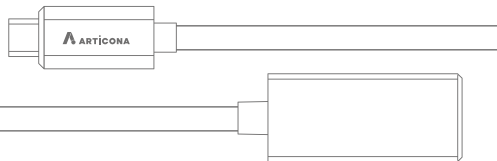

Bechtle Logistik & Service GmbH
Bechtle Platz 1
74172 Neckarsulm
Allemagne

23_08_4734416_Adapter_USB-C_1lea.flet

USER MANUAL.

EN

4734416

Adapter USB Type-C/male - HDMI/female

Please read these instructions carefully before using the product and store them properly.