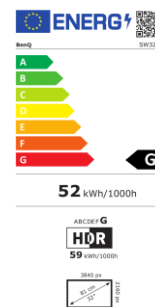

Data sheet

BenQ PhotoVue Monitor SW321C 81.28 cm / 31.5" IPS Panel Technology

- 4K UHD Resolution - 3840 x 2160 / 16:9
- 100% sRGB / 99% Adobe RGB / 95% DCI-P3
- Hardware Calibration (16 Bit LUT)
- AQCOLOR™ Technology
- BenQ Uniformity Technology

Model : SW321C
Art. No. / EAN Code : 9H.LJ1LB.QBE/ 471 8755 07939 9

Panel	Typ : 81.28 cm / 32" Wide TFT, IPS-Panel Technology Native resolution : 3840 x 2160 / 16:9 Panel / Pixel pitch : 10 Bit / 0.1845 mm Picture diagonal / -area (W x H) : 812.8 mm / 708.48 x 398.52 mm Max. Colors : 1,07 Billion Viewing angle H / V (CR>=10) : 178°/ 178° Contrast (static) : 1000:1 Contrast (dynamic) : 20 million:1 Brightness : 250 cd/m ² Response time : 5 ms (GtG)
Connection	DP input : 1x DP 1.4 HDMI input : 2x HDMI® 2.0 USB input : USB 3.1 (2x downstream / 1x upstream) USB-C (Inc. Power Delivery 60W) Headphone input : Yes Frequency H / V : 27-140 KHz / 24-76 Hz Card reader : yes
Extra	High Dynamic Range : HDR10, HLG Picture : GamutDuo, Paper Color Sync, BenQ Uniformity Technology, PIP/PBP, Black & White Mode Protection : Kensington Lock Mounting : VESA 100 x 100 mm Height adjust : 150 mm / 90° Pivot Swivel : -45°/+45° left/right Tilt : -5° / +20°
Energy	Power supply : Internal Voltage for operation : 100V – 240V / 50Hz – 60Hz Power consumption (Base on Energy star) : 52 W (Sleep Mode) / (Off Mode) : 0,5 W (On Mode) : 170W
Certification	Safety : CE CalMan Verified: Yes Pantone Validated: Yes
Environment	Operation : + 5 ~ +40°C; 20 ~ 90% air-humidity Storage : -20 ~ +60°C; 10 ~ 90% air humidity
Characteristic	Weight net. : 11.8 kg Housing color : Gray Dimension with base (H x W x D) : 663.65 x 759.4 x 340.53 mm Accessories : Power-, HDMI-, mDP to DP- , USB B to USB A, USB-C- cable, Quick guide, Hotkey Puck G2, User manual CD, Shading Hood Warranty terms : 3 years on-site exchange