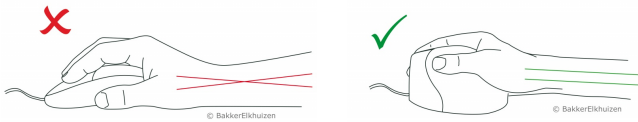

Evolution4 Small Wireless

Ergonomic: supports your hand in a fully upright neutral handshake position that eliminates forearm twisting

Small version: for hands less than about 7 inches or 178mm long from the tip of the middle finger to the wrist crease

Unique: short habituation time

Version 4 improved shape: better thumb and finger support

Version 4 convenient adjustment: of pointer speed

Research

Unnatural postures are a risk factor for development of complaints of wrist and forearm (Karlqvist 1994, Jensen 1998, Hagberg 1994). When the mouse is positioned closer to the body the strain of shoulders and neck decreases (Armstrong 1995, Cook 1998). Productivity is lower when using a trackball and touchpad, standard mice and pen tablets enable a higher productivity.

Specifications

Dimensions: 105 x 71 x 81 mm (W x D x H)

Product code: BNEEVR4SW

1. Neutral wrist position

2. Adjustable pointer speed

Health & Safety Regulations

Council Directive 90/270/E The minimum safety and health requirements for work with display screen equipment The use as such of the equipment must not be a source of risk for workers.