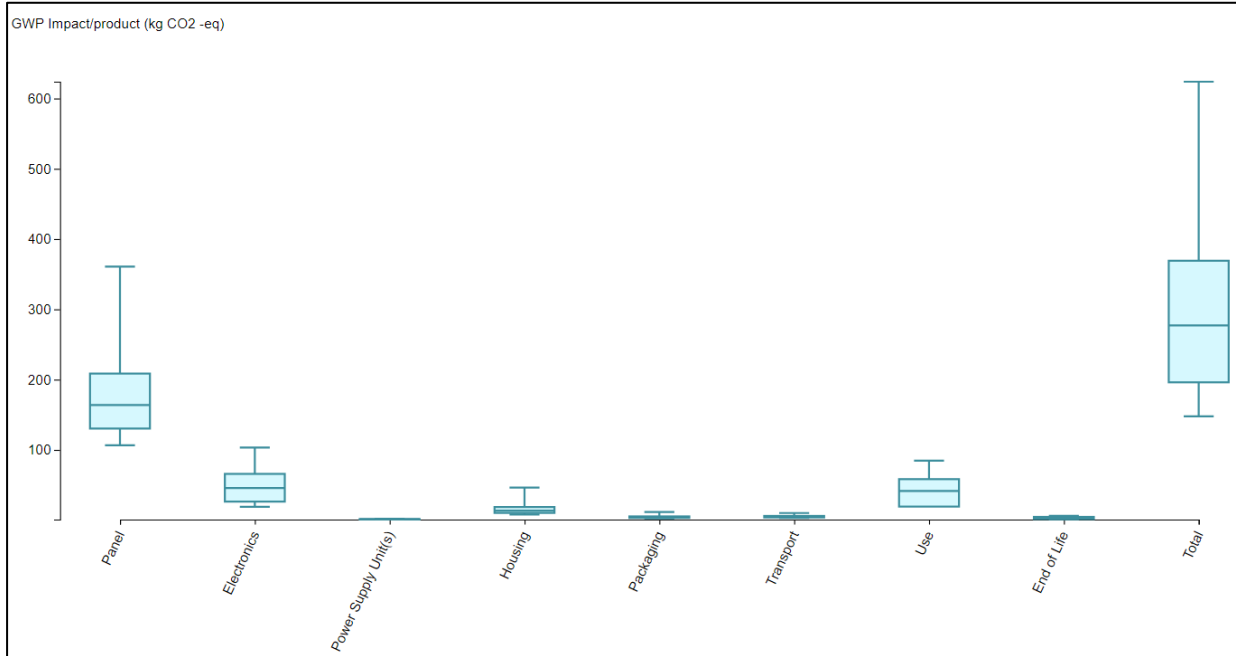

This product's estimated carbon footprint:

296 kgCO₂e +/- 79 kgCO₂e

Estimated impact by lifecycle stage with breakout for manufacturing by component:

iiyama uses PAIA (Product Attribute to Impact Algorithm) to perform product carbon footprints. PAIA meets IEC TR 62921 requirements and is a streamlined LCA tool developed by MIT's Materials System Laboratory. It considers the life cycle of the product in order to calculate the product carbon footprint.

Manufacturing	Panel	60.1%
	Electronics	16.4%
	Power Supply Unit(s)	0.5%
	Housing	5.6%
	Packaging	1.5%
Transport		1.7%
Use		13.2%
End of Life		1.0%

PROLITE XU2463HSU-B1 23.8"

We are committed to transparency; the figure below shows the degree of uncertainty that exists in the PAIA model of product carbon footprint. These uncertainties may arise from data discrepancies, biases, and methodological use.

Assumptions for calculating product carbon footprint:

Product Weight	3.8 kg	Packaging Weight	1.65 kg
Screen Size	23.8"	Pixel Resolution	1920×1080
Product Lifetime	3 years	Assembly Location	China
Energy Consumption (Yearly TEC)	26.5 kWh	Use Location	EU