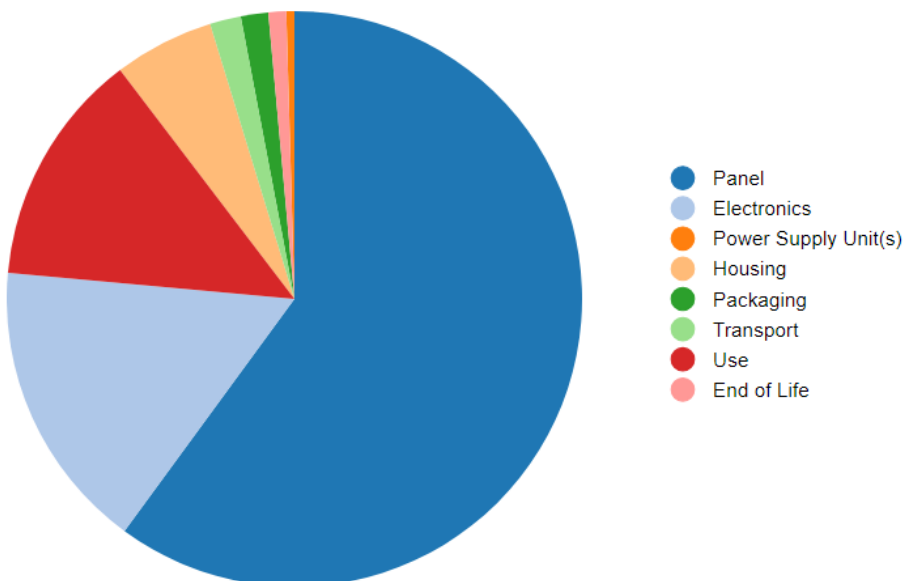

Manufacturing	Panel	60.1%
	Electronics	16.4%
	Power Supply Unit(s)	0.5%
	Housing	5.6%
	Packaging	1.5%
Transport		1.7%
Use		13.2%
End of Life		1.0%