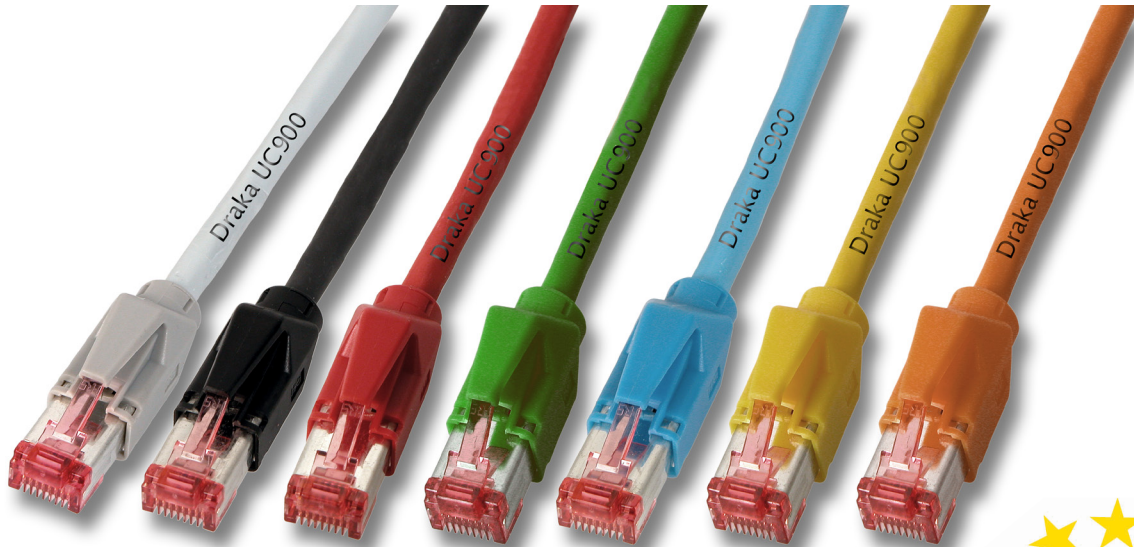

# DATASHEET

Cat.6A Hirose TM21 Patch Cable S/FTP

Art.-No.: K805x.x

## Specifications

- 10 Gigabit Ethernet Cat. 6A 500MHz patch cable
- 2 x Hirose TM21 RJ45 plug STP, shielded, IEC 60603-7
- S/FTP 4 x 2 x AWG27/7 PiMF LSHZ Ø=5,9 mm
- TIA/EIA 568B coded
- Flame retardant IEC 60332-1, halogenfree IEC 60754-2 low smoke IEC 61034
- Mounted strain relief boot with latch protection
- Class E<sub>A</sub> link certified by GHMT

## Order data

Art. No.	Type
K805x.x	Cat.6A Hirose TM21 Patch cable S/FTP
<b>with S/FTP PIMF DRAKA UC900 1000 MHz cable</b>	
<b>K8051.x</b>	gray
<b>K8052.x</b>	red
<b>K8053.x</b>	green
<b>K8054.x</b>	blue
<b>K8055.x</b>	yellow
<b>K8056.x</b>	orange
<b>K8058.x</b>	white

Available lengths in meters:  
0,5 - 1,0 - 1,5 - 2,0 - 3,0 - 5,0 - 7,5 - 10,0 - 15,0 - 20,0 - 25,0 - 30,0

Art.No.	K805x.x	File	K805x.x_NEU.indd		
Description	Cat.6A Hirose TM21 Patch Cable S/FTP				
Created	Date	Last revision	Date	Proved	Date
Frederik Dotzki	23.09.2013	BT	12.02.2014	EP	12.02.2014