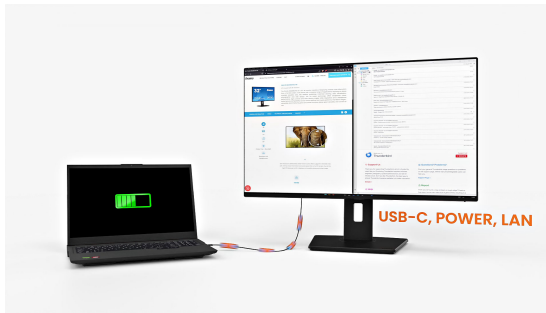

INFORMATION**24" IPS monitor with a built-in 5MP Windows Hello camera and microphone, USB-C Dock, LAN and 15cm height adjustable stand**

The XB2497HSNH-B1 is built for efficient, connected workspaces, helping you stay productive with less cable clutter and greater flexibility.

The integrated USB-C dock lets you connect your laptop, transfer video, and power or charge your device through a single cable, while LAN provides instant access to a wired network. A DisplayPort output makes adding a second monitor easy, ideal for multitasking and extended desktop setups. HDMI and DisplayPort inputs, together with a built-in USB hub, ensure easy connection of devices and peripherals.

USB-C dock for tidy desk & easy connectivity

Connect everything with just one cable - handle video, data, and power while keeping your desk clean and organized.

Easy access with Window Hello cam

Log in quickly and securely with facial recognition, while enjoying crystal-clear video calls thanks to the high-resolution autofocus webcam.

Adjustable stand for optimal comfort

Find your perfect screen position easily and maintain a healthy, comfortable posture all day long. Thanks to its fully adjustable stand, you can effortlessly adapt the monitor to your needs. Raise or lower the height, swivel left or right, or tilt the screen to reduce glare and find the optimal viewing angle. Whether you're working, designing, or attending long video calls, this flexibility helps reduce neck and back strain, improving both comfort and productivity throughout your day.