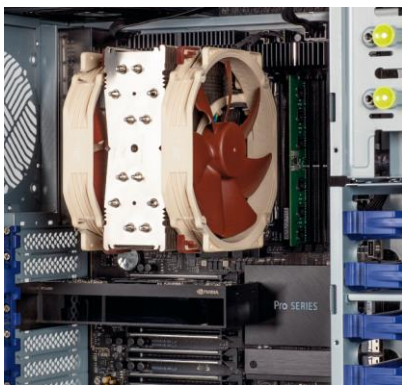

## bluechip BUSINESSline Workstation WS2301

### HARDWARE

brand: ..... bluechip  
 casing: ..... midi-Tower  
 dimension: ..... 435 mm (h) × 200 mm (w) × 490 mm (d)  
 power supply: ..... 1000 Watt (80Plus gold certified)  
 motherboard: ..... Asus® Pro WS W790-ACE  
 chipset: ..... Intel® W790  
 CPU socket: ..... 1 × LGA4677  
 processor: ..... Intel® Xeon® w3-2423 (6P + 0E cores, up to 4.20 GHz)  
 memory: ..... 32 GB DDR5 (8 socket, up to 2 TB)  
 storage: ..... 500 GB NVMe SSD  
 external connectivity (front): ..... 2 x USB 3.2 Gen 1, microphone,  
 ..... headphone  
 external connectivity (rear): ..... 1 × USB 3.2 Gen 2×2 Type-C,  
 ..... 4 × USB 3.2 Gen 2 Type-A, 8 × USB 2.0,  
 ..... 2 × RJ45 (10 Gb/s + 2,5 Gb/s),  
 ..... 5-in-1 audio + SPDIF (optical)  
 PCI slots ..... 5 × PCI Express 5.0 x16 (1 × occupied by graphics card)  
 graphic: ..... NVIDIA RTX™ 2000 Ada generation,  
 ..... 16 GB GDDR6 graphic memory, 4 × mini-DisplayPort  
 sound: ..... onboard