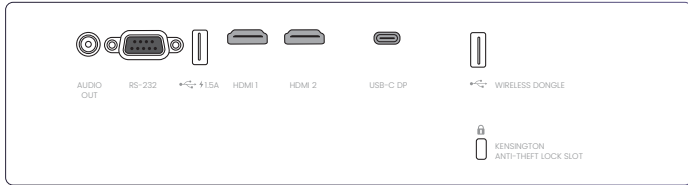

INPUT AND OUTPUT TERMINALS