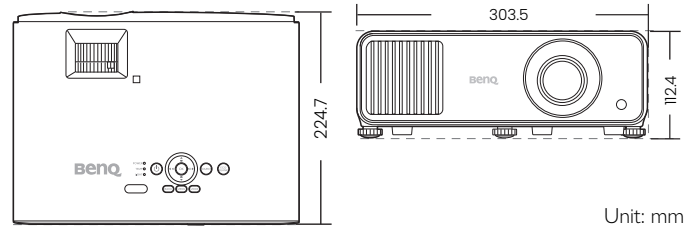

DIMENSIONS

Unit: mm