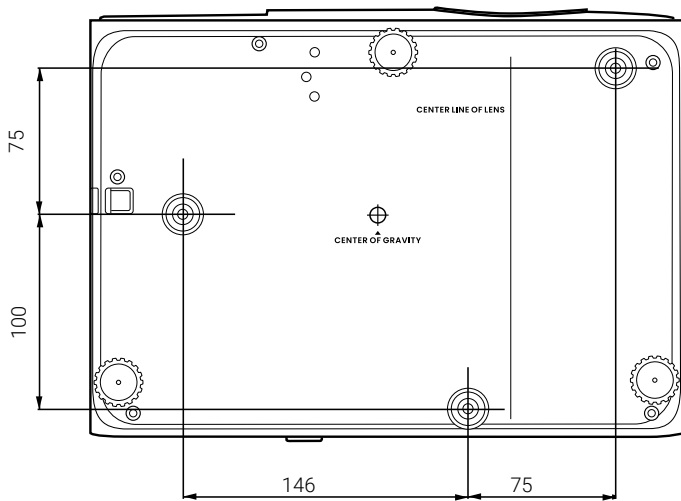

benq.eu/en-eu/business/projector.html

BenQ

© 2023 BenQ Corp. Specifications may vary by region, please visit your local stores for details. Actual product's features and specifications are subject to change without notice. This material may include corporate names and trademarks of third parties which are the properties of the third parties respectively.