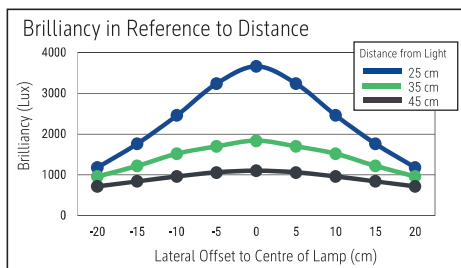

LED desk lamp MAULstudy

- **Successful lamp in classic design**
- **High energy efficiency**
- **Extremely economical: Latest LED technology**
- **Proven in use, powerful, variable adjustment in each direction**
- **Sturdy desk clamp**
- **Guaranteed: No consumption in switch-off mode**
- **Technical safety concept Made by MAUL**
- Professional lamp for the workplace, high lighting quality
- Suitable for smart home if used with an appropriate bulb
- Reflector for optimal light distribution
- Bulb holder: Socket E27
- Without arm extension limit
- Replaceable bulb
- Recyclable packaging