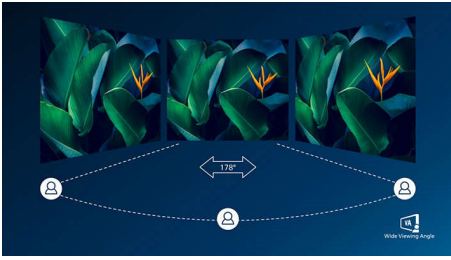

- VA display delivers awesome images with wide viewing angles
- DisplayHDR 400 for more lifelike and outstanding visuals

Designed for the way you work

- MultiView enables simultaneous dual connection and view
- 32:9 SuperWide screen designed to replace multiscreen setups
- Webcam with noise-cancelling microphone for collaboration
- Curved display design for a more immersive experience
- Busylight: for setting your work status
- Earphone hook: for customisable storage
- SmartKVM: for easily switching between sources.

PHILIPS

32:9 SuperWide Thunderbolt™ 4 monitor
6000 series 49 (48.8"/124 cm diag.), 5120 x 1440 (Dual QHD)

49B2U6903CH/00

Highlights

VA display

The Philips VA LED display uses an advanced multi-domain vertical alignment technology that gives you super-high static contrast ratios for extra-vivid and bright images. While standard office applications are handled with ease, it is especially suitable for photos, web browsing, films, gaming and demanding graphical applications. Its optimised pixel management technology gives you a 178/178 degree extra-wide viewing angle, resulting in crisp images.