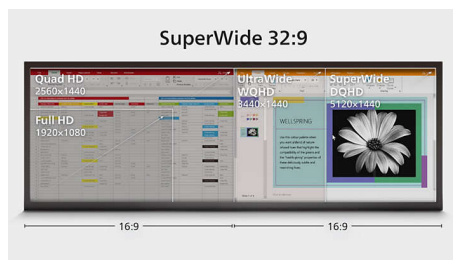

DisplayHDR 400

VESA-certified DisplayHDR 400 delivers a significant step up from normal SDR displays. Unlike, other "HDR-compatible" screens, true DisplayHDR 400 produces astonishing brightness, contrast and colours. With global dimming and peak brightness up to 400 nits, images come to life with notable highlights while featuring deeper, more nuanced blacks. It renders a fuller palette of rich new colours, delivering a visual experience that engages your senses.

32:9 SuperWide

32:9 SuperWide 49" screen with 5120 x 1440 resolution is designed to replace multiscreen setups for a massive wide view. It's like having two 27" 16:9 Quad HD displays side by side.

SuperWide monitors offer the screen area of dual monitors without the complicated setup.