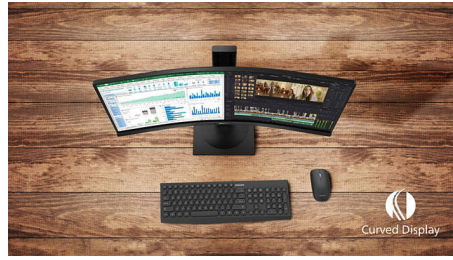

- VA display delivers awesome images with wide viewing angles
- DisplayHDR 400 for more lifelike and outstanding visuals

Designed for the way you work

- MultiView enables simultaneous dual connection and view
- 32:9 SuperWide screen designed to replace multiscreen setups
- Webcam with noise-cancelling microphone for collaboration
- Curved display design for a more immersive experience
- Busylight: for setting your work status
- Earphone hook: for customisable storage
- SmartKVM: for easily switching between sources.

PHILIPS

32:9 SuperWide Thunderbolt™ 4 monitor
6000 series 49 (48.8"/124 cm diag.), 5120 x 1440 (Dual QHD)

49B2U6903CH/00

Highlights

VA display

The Philips VA LED display uses an advanced multi-domain vertical alignment technology that gives you super-high static contrast ratios for extra-vivid and bright images. While standard office applications are handled with ease, it is especially suitable for photos, web browsing, films, gaming and demanding graphical applications. Its optimised pixel management technology gives you a 178/178 degree extra-wide viewing angle, resulting in crisp images.

DisplayHDR 400

VESA-certified DisplayHDR 400 delivers a significant step up from normal SDR displays. Unlike, other "HDR-compatible" screens, true DisplayHDR 400 produces astonishing brightness, contrast and colours. With global dimming and peak brightness up to 400 nits, images come to life with notable highlights while featuring deeper, more nuanced blacks. It renders a fuller palette of rich new colours, delivering a visual experience that engages your senses.

Curved display design

Desktop monitors offer a personal user experience, which suits a curved design very well. The curved screen provides a pleasant yet subtle immersion effect, which focuses on you at the centre of your desk.