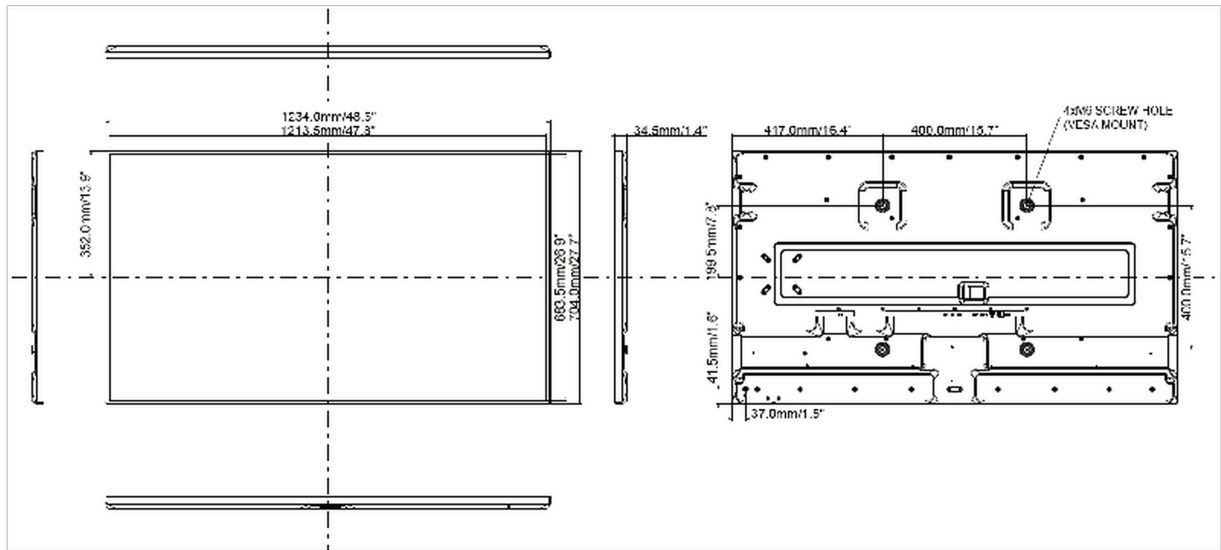

09 DIMENSIONS / WEIGHT

Product dimensions W x H x D	1456 x 831 x 35mm
Box dimensions W x H x D	1640 x 970 x 190mm
Weight (without box)	29kg
Weight (with box)	36kg
EAN code	4948570120512

All trademarks and registered trademarks acknowledged. E & O E. Specification subject to change without notice. All LCD's comply with ISO-9241-307:2008 in connection with pixel defects.