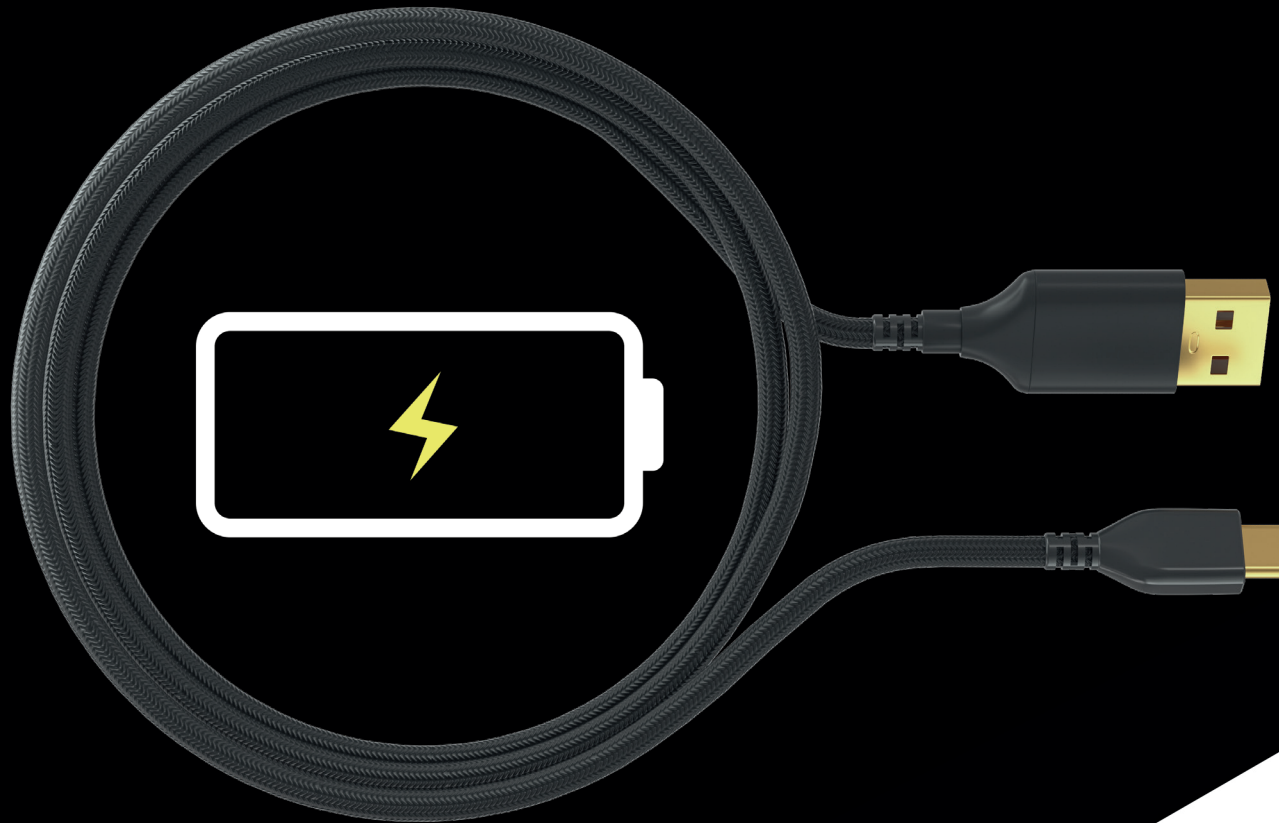

PLAY UP TO 75 HOURS ON ONE CHARGE.

All-weekend LAN or 24-hour marathon stream? No worries. The battery gives you up to 75* hours of playtime. And when it's time to charge, connect the cord and continue playing. The M42 Wireless comes with an Xtrfy EZcord® Pro charging cable, for smooth movements even when the mouse is plugged in.

*Depending on Hz, lighting on/off and playstyle.