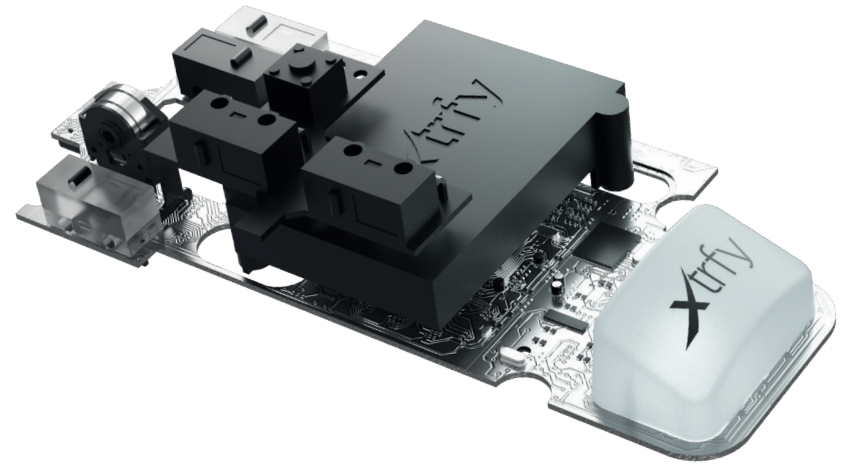

67 GRAMS. WITH ADJUSTABLE WEIGHT BALANCE.

The M42 Wireless is one of the lightest wireless mice available. And since the weight balance of a mouse is experienced differently depending on how you hold it, we've made it possible to adjust it to your own grip. Move the battery toward the front or the back, and experience a perfectly balanced mouse.

PLAY UP TO 75 HOURS ON ONE CHARGE.

All-weekend LAN or 24-hour marathon stream? No worries. The battery gives you up to 75* hours of playtime. And when it's time to charge, connect the cord and continue playing. The M42 Wireless comes with an Xtrfy EZcord® Pro charging cable, for smooth movements even when the mouse is plugged in.

*Depending on Hz, lighting on/off and playstyle.

TOP-TIER COMPONENTS.

Pixart 3370 sensor for perfect wireless precision. Kailh GM 8.0 switches for 80 million crisp clicks. ARM 32-bit microcontroller for uncompromising speed and stability. The M42 Wireless is built to perform.

DESIGNED FOR ESPORTS – NO SOFTWARE NEEDED.

Control the effects, colors and brightness of the RGB illumination and adjust the CPI, Polling Rate, Lift-Off Distance and Debounce Time at the flick of a switch and press of a button. And when you're done adjusting your settings, the top button can be set to "PGDN", so you can bind it to whatever you want in-game.