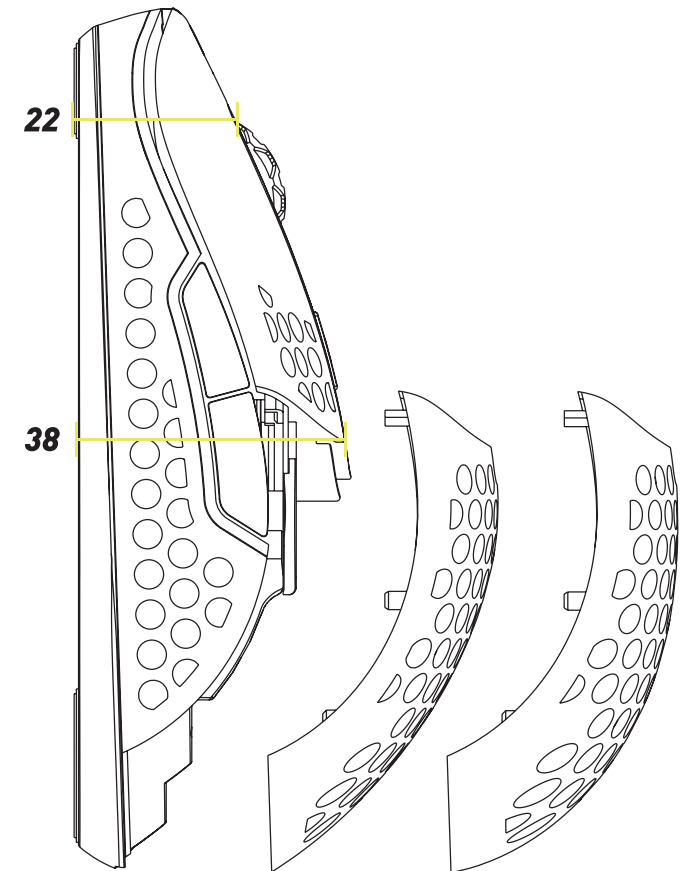

CPI settings (400–19000)

Polling rate (125/500/1000 Hz)

Adjustable LOD and Debounce

Connection: 2.4 GHz wireless / USB

Connector: USB-A to USB-C cable + Adapter + Dongle

Cable type: 1.8 m Xtrfy EZcord Pro

Battery: 500 mA (up to 75 h*)

OS: Win XP/Mac OSX 10.1 or later

Warranty EU/US/ASIA: 2/1/1 years

MM

INTERCHANGEABLE PARTS FOR SIZE ADJUSTMENT

** Depending on Hz, lighting on/off and playstyle*

- 1** Product translations
- 2** EAN/UPC barcodes and certification marks
- 3** Product USPs