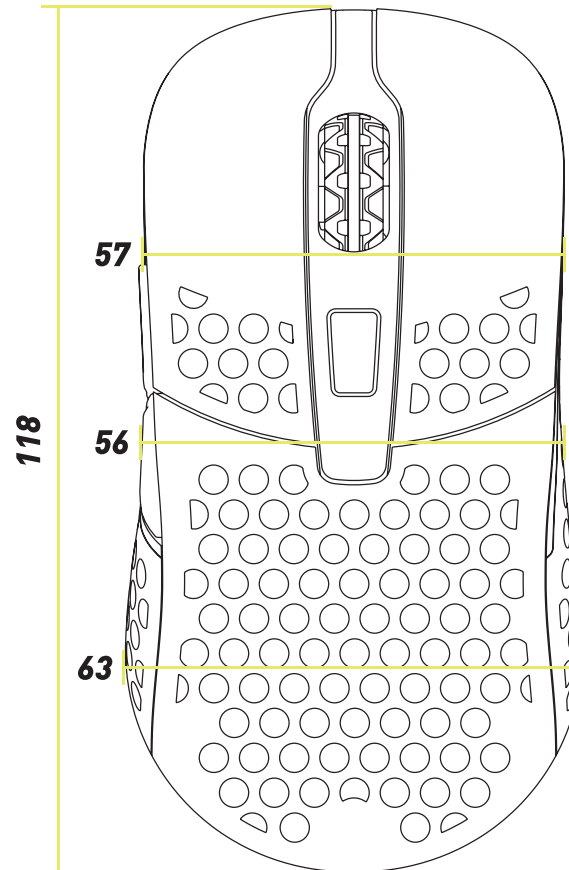

WINNING INGREDIENTS:

Adjustable symmetrical shape

Pixart 3370 optical gaming sensor

Main switches: Kailh GM 8.0

Weight: 67 g (excluding cable)

Matte textured surface

PTFE glides

Adjustable RGB LED illumination

CPI settings (400–19000)

Polling rate (125/500/1000 Hz)

Adjustable LOD and Debounce

Connection: 2.4 GHz wireless / USB

Connector: USB-A to USB-C cable + Adapter + Dongle

Cable type: 1.8 m Xtrfy EZcord Pro

Battery: 500 mA (up to 75 h*)

OS: Win XP/Mac OSX 10.1 or later

Warranty EU/US/ASIA: 2/1/1 years

MM