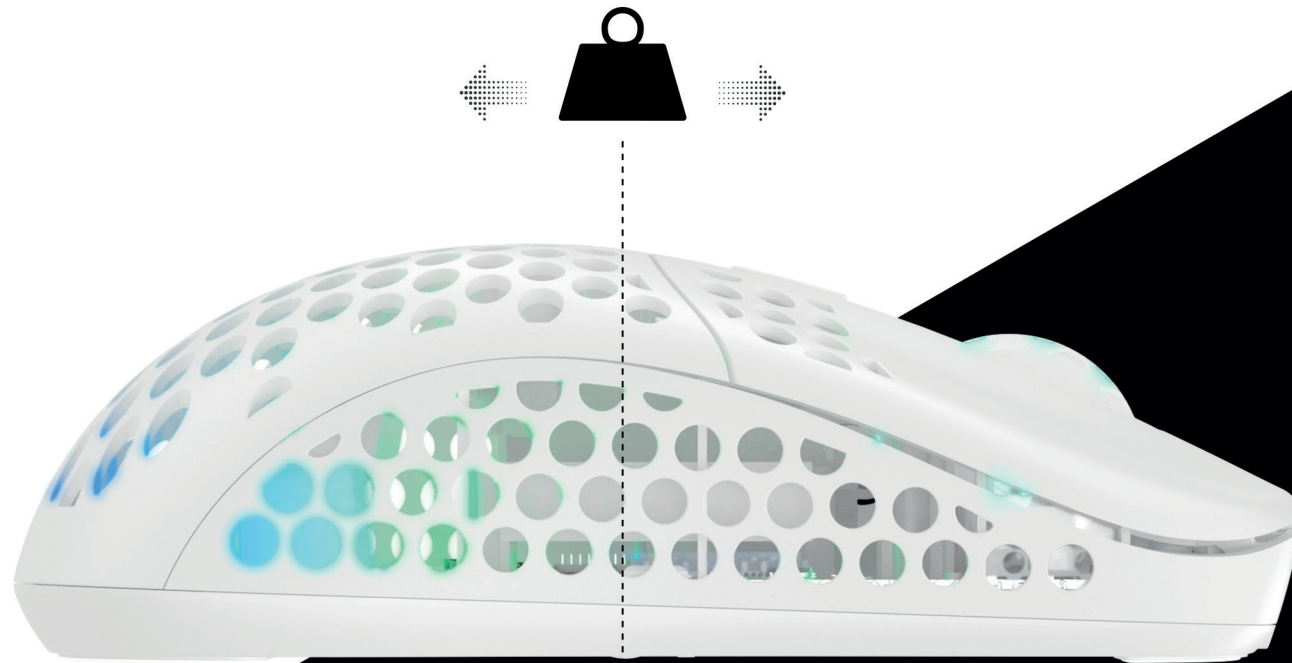

xtrfy

**XTRFY M42 WIRELESS
ULTRA-LIGHT GAMING MOUSE**

THE MOST VERSATILE XTRFY MOUSE. BETTER THAN EVER.

Symmetrical shape. Adjustable size. The M42 Wireless features the versatile design of the Xtrfy M42, made to be a comfortable fit for any gamer. With upgraded components, extended features and 1 ms wireless connectivity, this mouse will help you play at your peak.

ESPORTS-GRADE WIRELESS PERFORMANCE.

1000 Hz Polling Rate. The same speed and responsiveness as
in our wired mice. With total freedom of movement.

SYMMETRICAL SHAPE. ADJUSTABLE SIZE.

Palm, claw or fingertip grip? The M42 Wireless is not only designed with all grip styles in mind – it takes the versatility of an ambidextrous shape even further. Swap the back shell to adjust the size of the mouse for a perfect fit.

67 GRAMS. WITH ADJUSTABLE WEIGHT BALANCE.

The M42 Wireless is one of the lightest wireless mice available. And since the weight balance of a mouse is experienced differently depending on how you hold it, we've made it possible to adjust it to your own grip. Move the battery toward the front or the back, and experience a perfectly balanced mouse.

PLAY UP TO 75 HOURS ON ONE CHARGE.

All-weekend LAN or 24-hour marathon stream? No worries. The battery gives you up to 75* hours of playtime. And when it's time to charge, connect the cord and continue playing. The M42 Wireless comes with an Xtrfy EZcord® Pro charging cable, for smooth movements even when the mouse is plugged in.