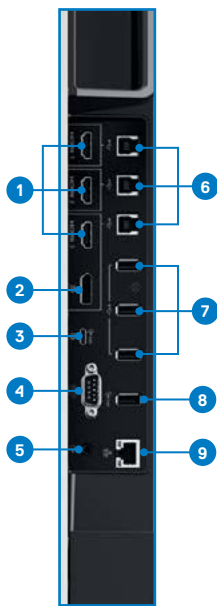

Connectivity and Accessories

DELL 65 4K INTERACTIVE TOUCH MONITOR | C6522QT

1 HDMI 2.0 x 3	5 Audio line-out⁸	8 USB BC1.2 charging capability at 2 A (Maximum) Downstream port
2 DisplayPort 1.2	6 Super speed USB 5Gbps (USB 3.2 Gen1) Upstream port x 3	9 RJ45
3 USB Type-C	7 Super speed USB 5Gbps (USB 3.2 Gen1) Downstream port x 3	10 OptiPlex Micro Holder (OptiPlex not included)
4 RS232		11 Security lock slot for the OptiPlex Micro Holder

RECOMMENDED ACCESSORIES

OPTIPLEX 7080 MICRO

Dell OptiPlex Micro enables an all-in-one like experience when combined with conferencing software. It allows video conferencing, whiteboarding, presentations and other applications to be run directly on the monitor or a very easy-to-use meeting experience.

LOGITECH MEETUP CONFERENCE CAMERA

A 120° field of view and integrated audio makes this all-in-one conference camera perfect for small conference rooms or huddle spaces.

CHIEF LARGE FUSION LSA1U FIXED WALL DISPLAY MOUNT

This robust mount with quick installation features secures heavy displays to protect user investments. Plumb adjustment helps vertically align the display.

* Dell monitors are #1 Worldwide for 7 consecutive years (2013, Q2 to 2020, Q3)! Source: IDC Worldwide Quarterly PC Monitor Tracker, Q3, 2020.

** Based on Dell internal analysis, November 2018. Available on select monitors only.

1 Two passive styluses included. Functionality depends on the software used.

2 Advanced Exchange: Dell will send you a replacement monitor the next business day in most cases, if deemed necessary after phone/online diagnosis. Shipping times may vary by location and for monitors 55" and above. Fee charged for failure to return defective unit. See dell.com/servicecontracts/global.

3 For a copy of the Limited Hardware Warranty, write Dell USA LP, Attn: Warranties, One Dell Way, Round Rock, TX 78682 or see Dell.com/warranty.

4 Availability varies, please visit www.dell.com/support for details.

5 As defined in EU 2019/2021 and EU 2019/2013.

6 Maximum brightness and contrast setting with maximum power loading on all USB ports.

7 EPEAT registered where applicable. EPEAT registration varies by country. See www.epeat.net for registration status by country.

8 The audio line-out port does not support headphones.

Dell.com/largeformatmonitors

Product availability varies by country. Please contact your Dell representative for more information.

© 2021 Dell Inc. All rights reserved.

Trademarks or trade names may be used in this document to refer to either the entities claiming the marks and names of their products. Other trademarks may be trademarks of their respective owners. USB Type-C® and USB-C® are registered trademarks of USB Implementers Forum.