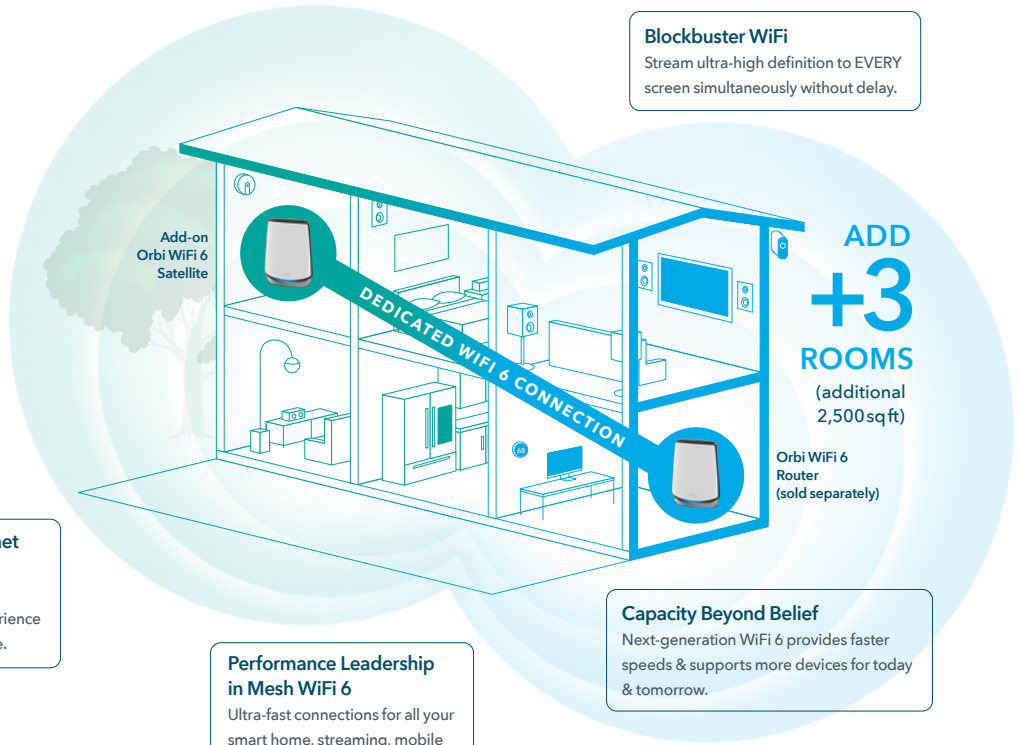

### More Capacity, More Battery Life.

Don't be held back by limited capacity. Enjoy more devices simultaneously with 4X the capacity than before & improved efficiency for longer battery life.

### It's Easy.

Enjoying your WiFi has never been easier. With the Orbi app, set up your WiFi, customize your settings & enjoy your new Orbi WiFi in minutes.

# House Diagram

**orbi**  
Ultimate  
Smart Home  
Experience

**Orbi App**

Use the Orbi app to setup and manage your Orbi WiFi.

Orbi Satellite (RBS850)

Sync1

Gigabit Ethernet ports