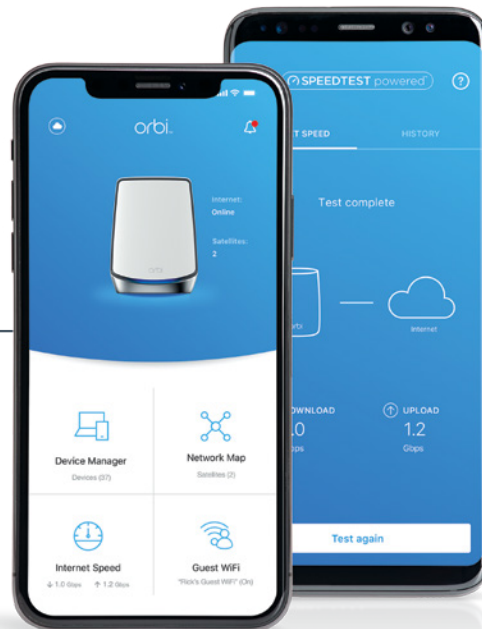

### It's Easy.

Enjoying your WiFi has never been easier. With the Orbi app, set up your WiFi, customize your settings & enjoy your new Orbi WiFi in minutes.

# House Diagram

**orbi**  
Ultimate  
Smart Home  
Experience

**Orbi App**

Use the Orbi app to setup and manage your Orbi WiFi.

Orbi Satellite (RBS850)

Sync1

Gigabit Ethernet ports