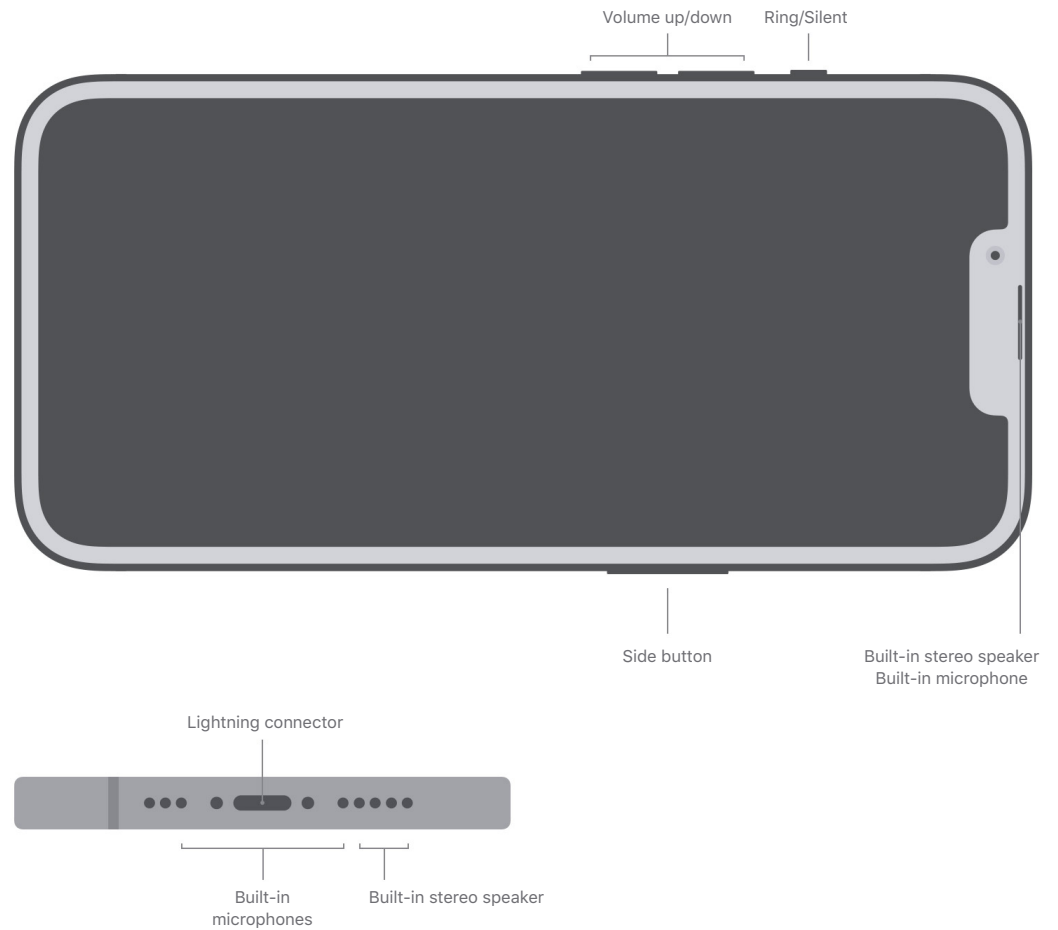

External Buttons and Connectors

Power and Battery

Video playback:
Up to 17 hours

Video playback (streamed):
Up to 13 hours

Audio playback:
Up to 55 hours

Video playback:
Up to 19 hours

Video playback (streamed):
Up to 15 hours

Audio playback:
Up to 75 hours

Both models:

Built-in rechargeable lithium-ion battery

MagSafe wireless charging up to 15W

Qi wireless charging up to 7.5W

Charging via USB to computer system or power adapter

Fast-charge capable: Up to 50% charge in 30 minutes with 20W adapter or higher (available separately)