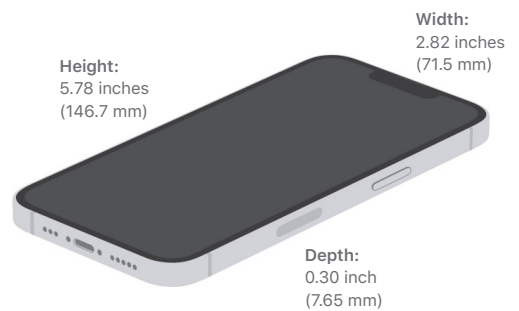

Capacity

128GB
256GB
512GB

128GB
256GB
512GB

Size and Weight

Weight: 4.97 ounces (141 grams)

Weight: 6.14 ounces (174 grams)

Display

Super Retina XDR display
5.4-inch (diagonal) all-screen OLED display
2340-by-1080-pixel resolution at 476 ppi

The iPhone 13 mini display has rounded corners that follow a beautiful curved design, and these corners are within a standard rectangle. When measured as a standard rectangular shape, the screen is 5.42 inches diagonally (actual viewable area is less).

Super Retina XDR display
6.1-inch (diagonal) all-screen OLED display
2532-by-1170-pixel resolution at 460 ppi

The iPhone 13 display has rounded corners that follow a beautiful curved design, and these corners are within a standard rectangle. When measured as a standard rectangular shape, the screen is 6.06 inches diagonally (actual viewable area is less).