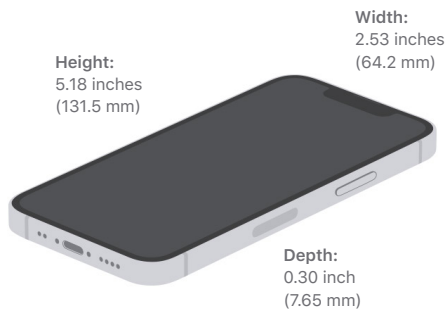

Capacity

128GB
256GB
512GB

128GB
256GB
512GB

Size and Weight

Weight: 4.97 ounces (141 grams)

Weight: 6.14 ounces (174 grams)

Display

Super Retina XDR display
5.4-inch (diagonal) all-screen OLED display
2340-by-1080-pixel resolution at 476 ppi

The iPhone 13 mini display has rounded corners that follow a beautiful curved design, and these corners are within a standard rectangle. When measured as a standard rectangular shape, the screen is 5.42 inches diagonally (actual viewable area is less).

Super Retina XDR display
6.1-inch (diagonal) all-screen OLED display
2532-by-1170-pixel resolution at 460 ppi

The iPhone 13 display has rounded corners that follow a beautiful curved design, and these corners are within a standard rectangle. When measured as a standard rectangular shape, the screen is 6.06 inches diagonally (actual viewable area is less).